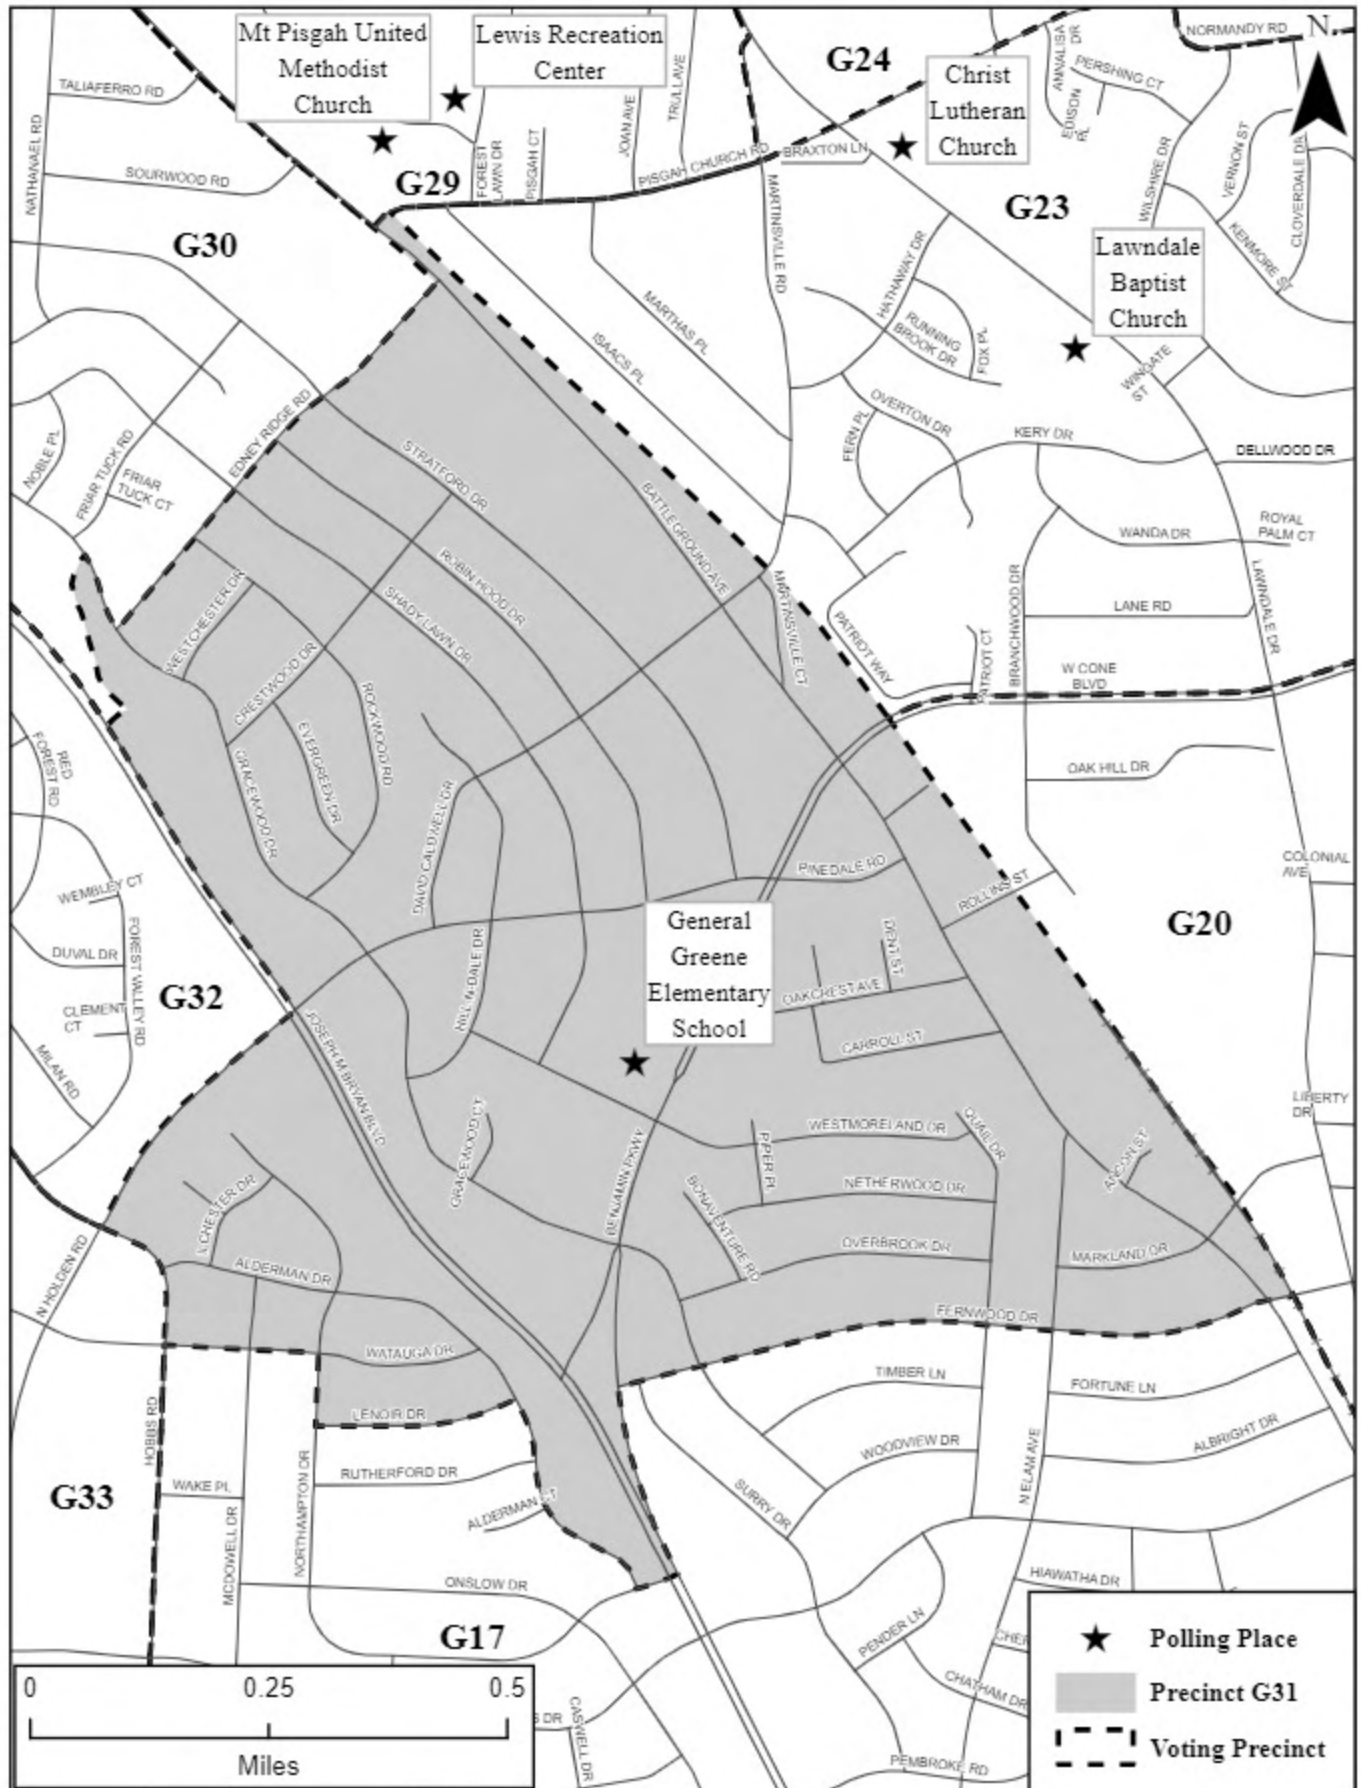

General Greene Elementary School
1501 Benjamin Pkwy, Greensboro

G31