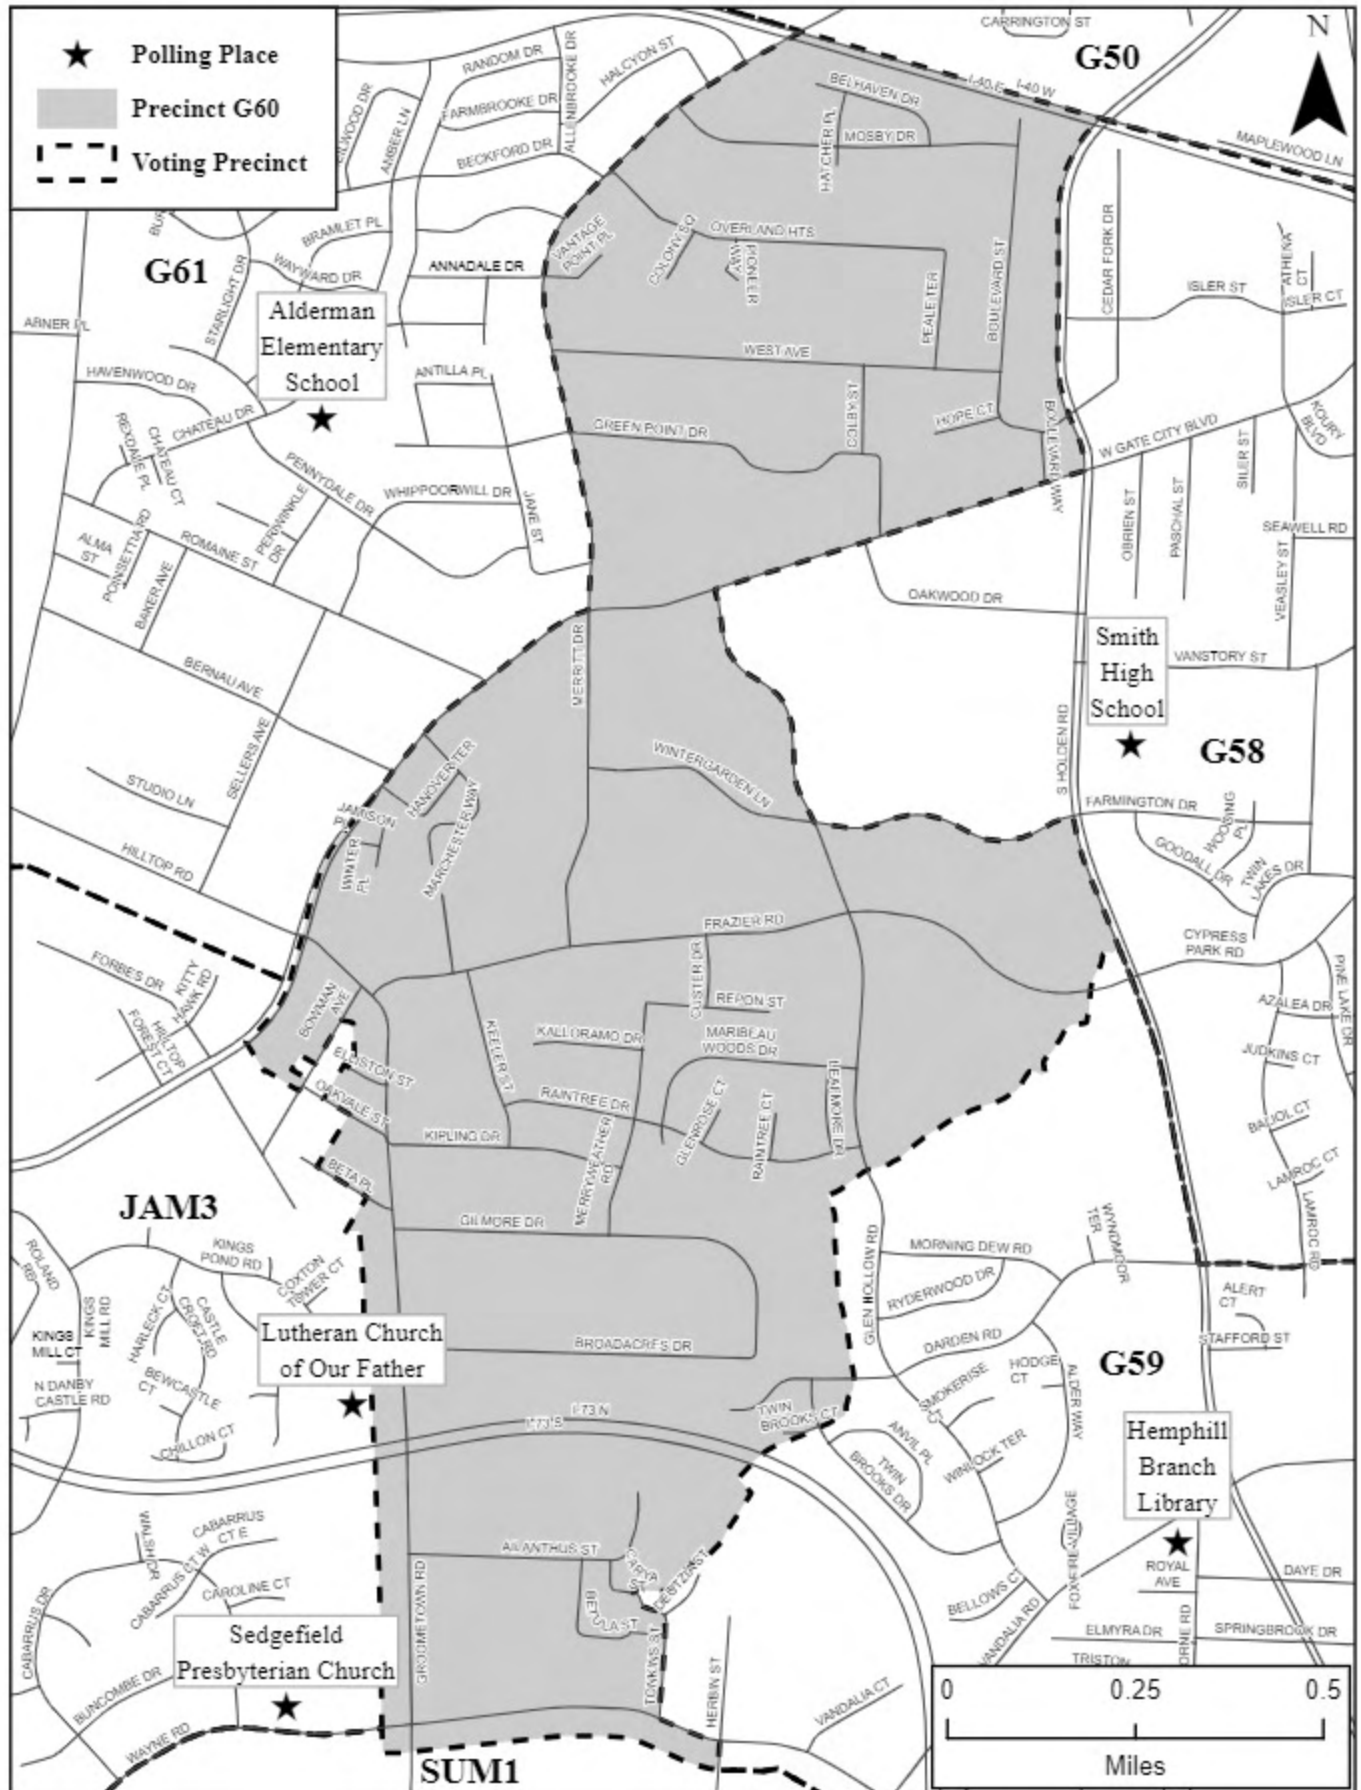

Lutheran Church of Our Father
3304 Groometown Rd, Greensboro

G60