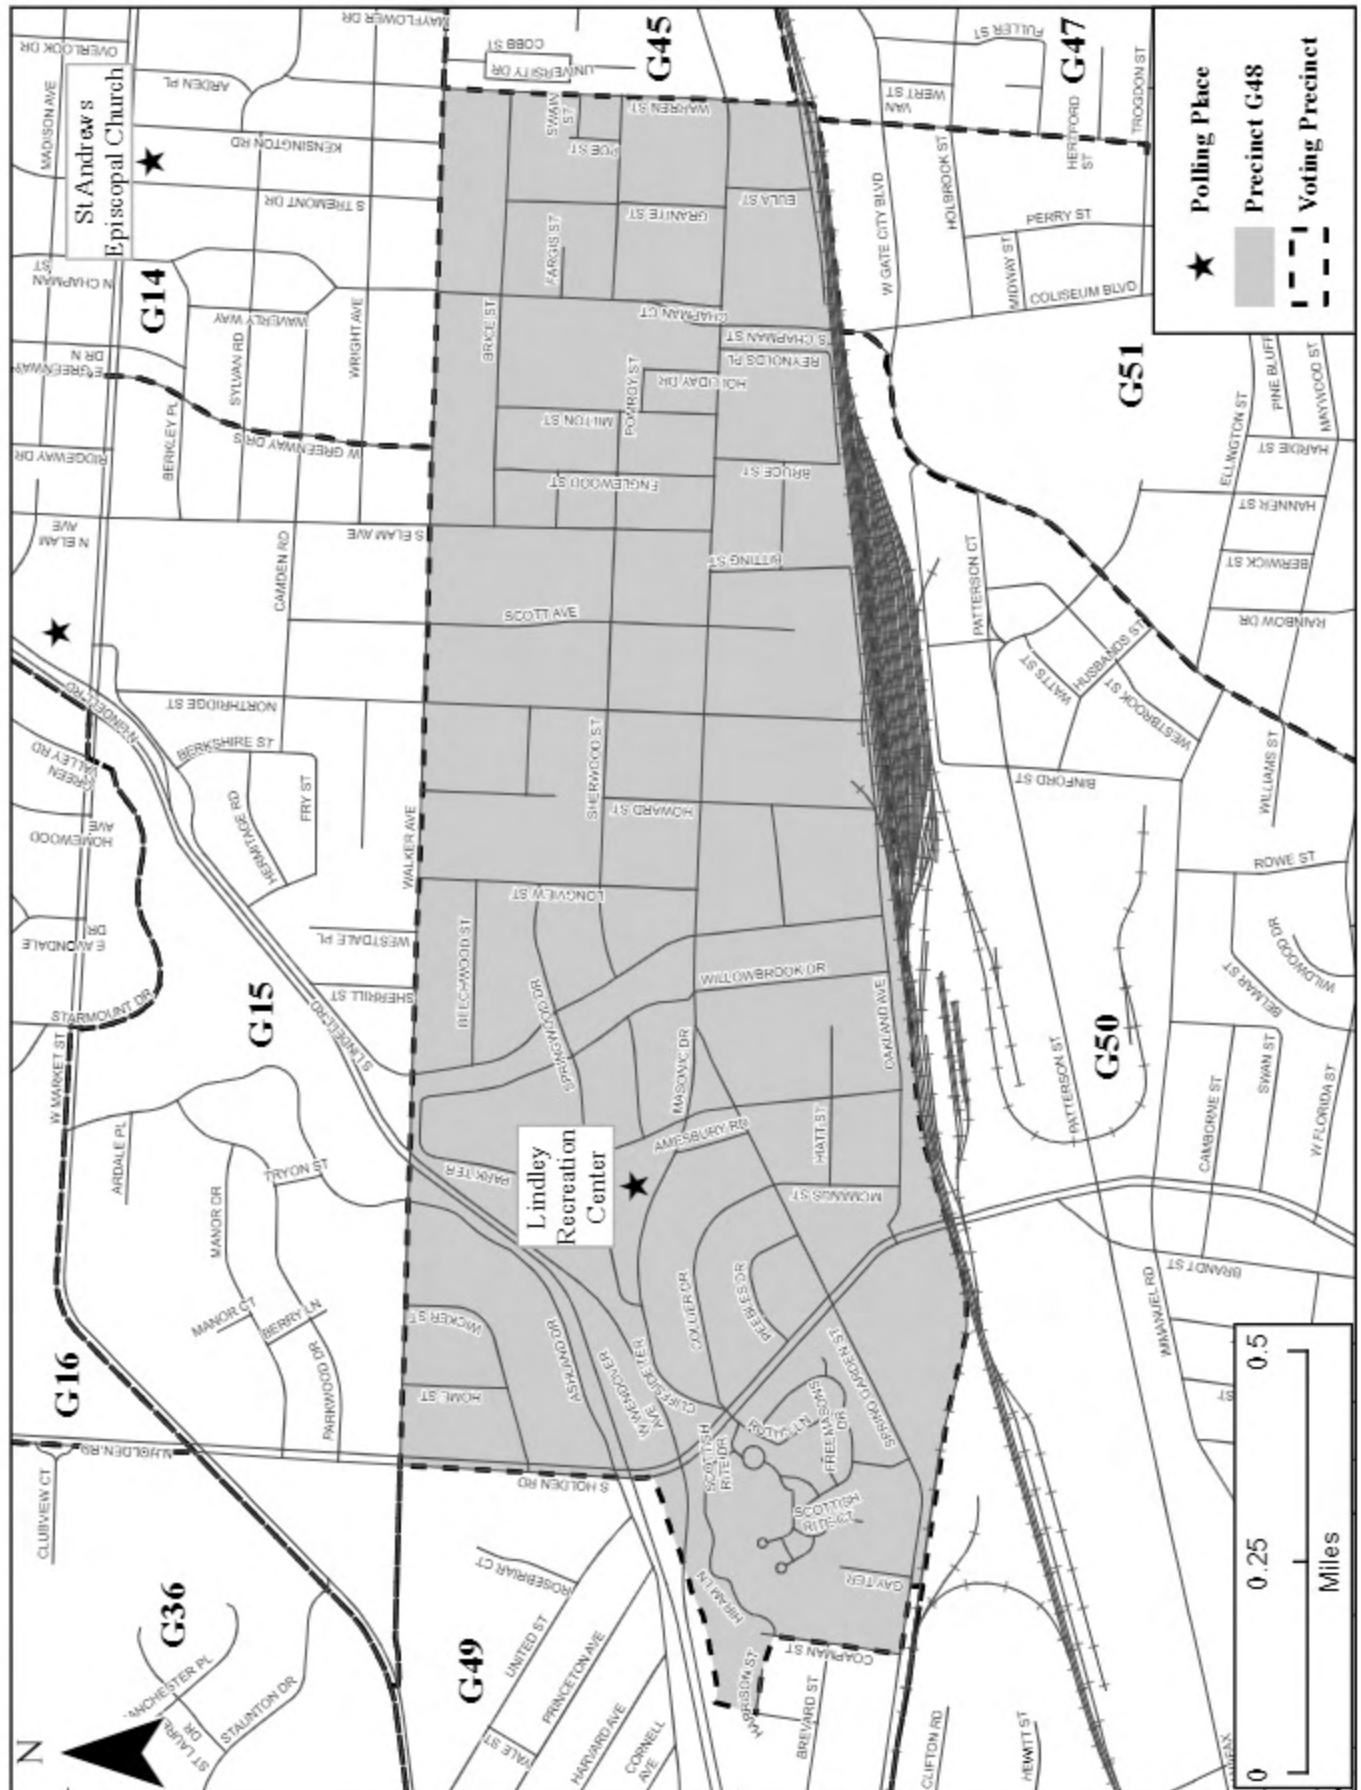

# G48

Cedar Grove Tabernacle of Praise  
612 Norwalk St, Greensboro