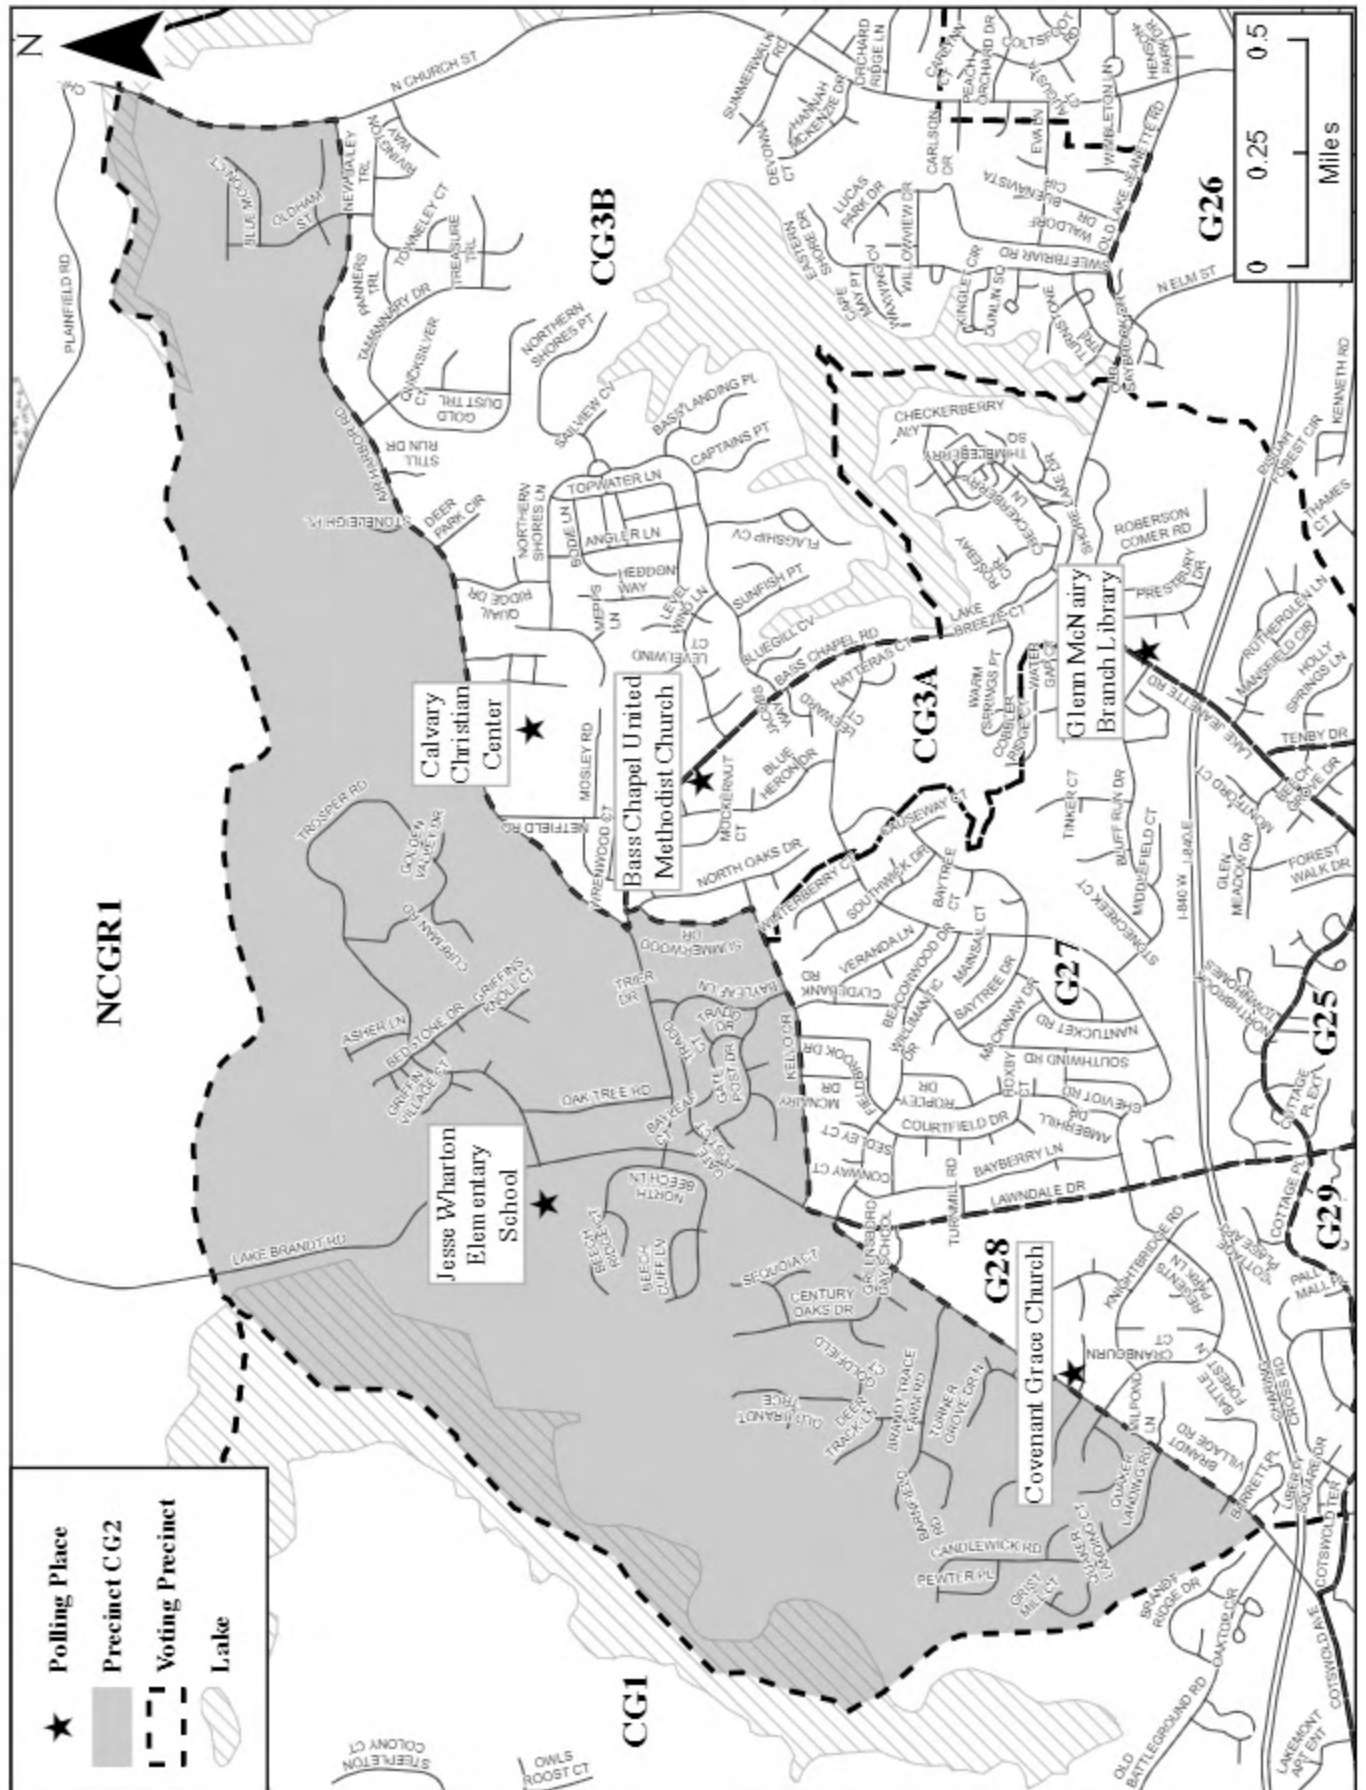

Jesse Wharton Elementary School
5813 Lake Brandt Rd, Greensboro

CG2