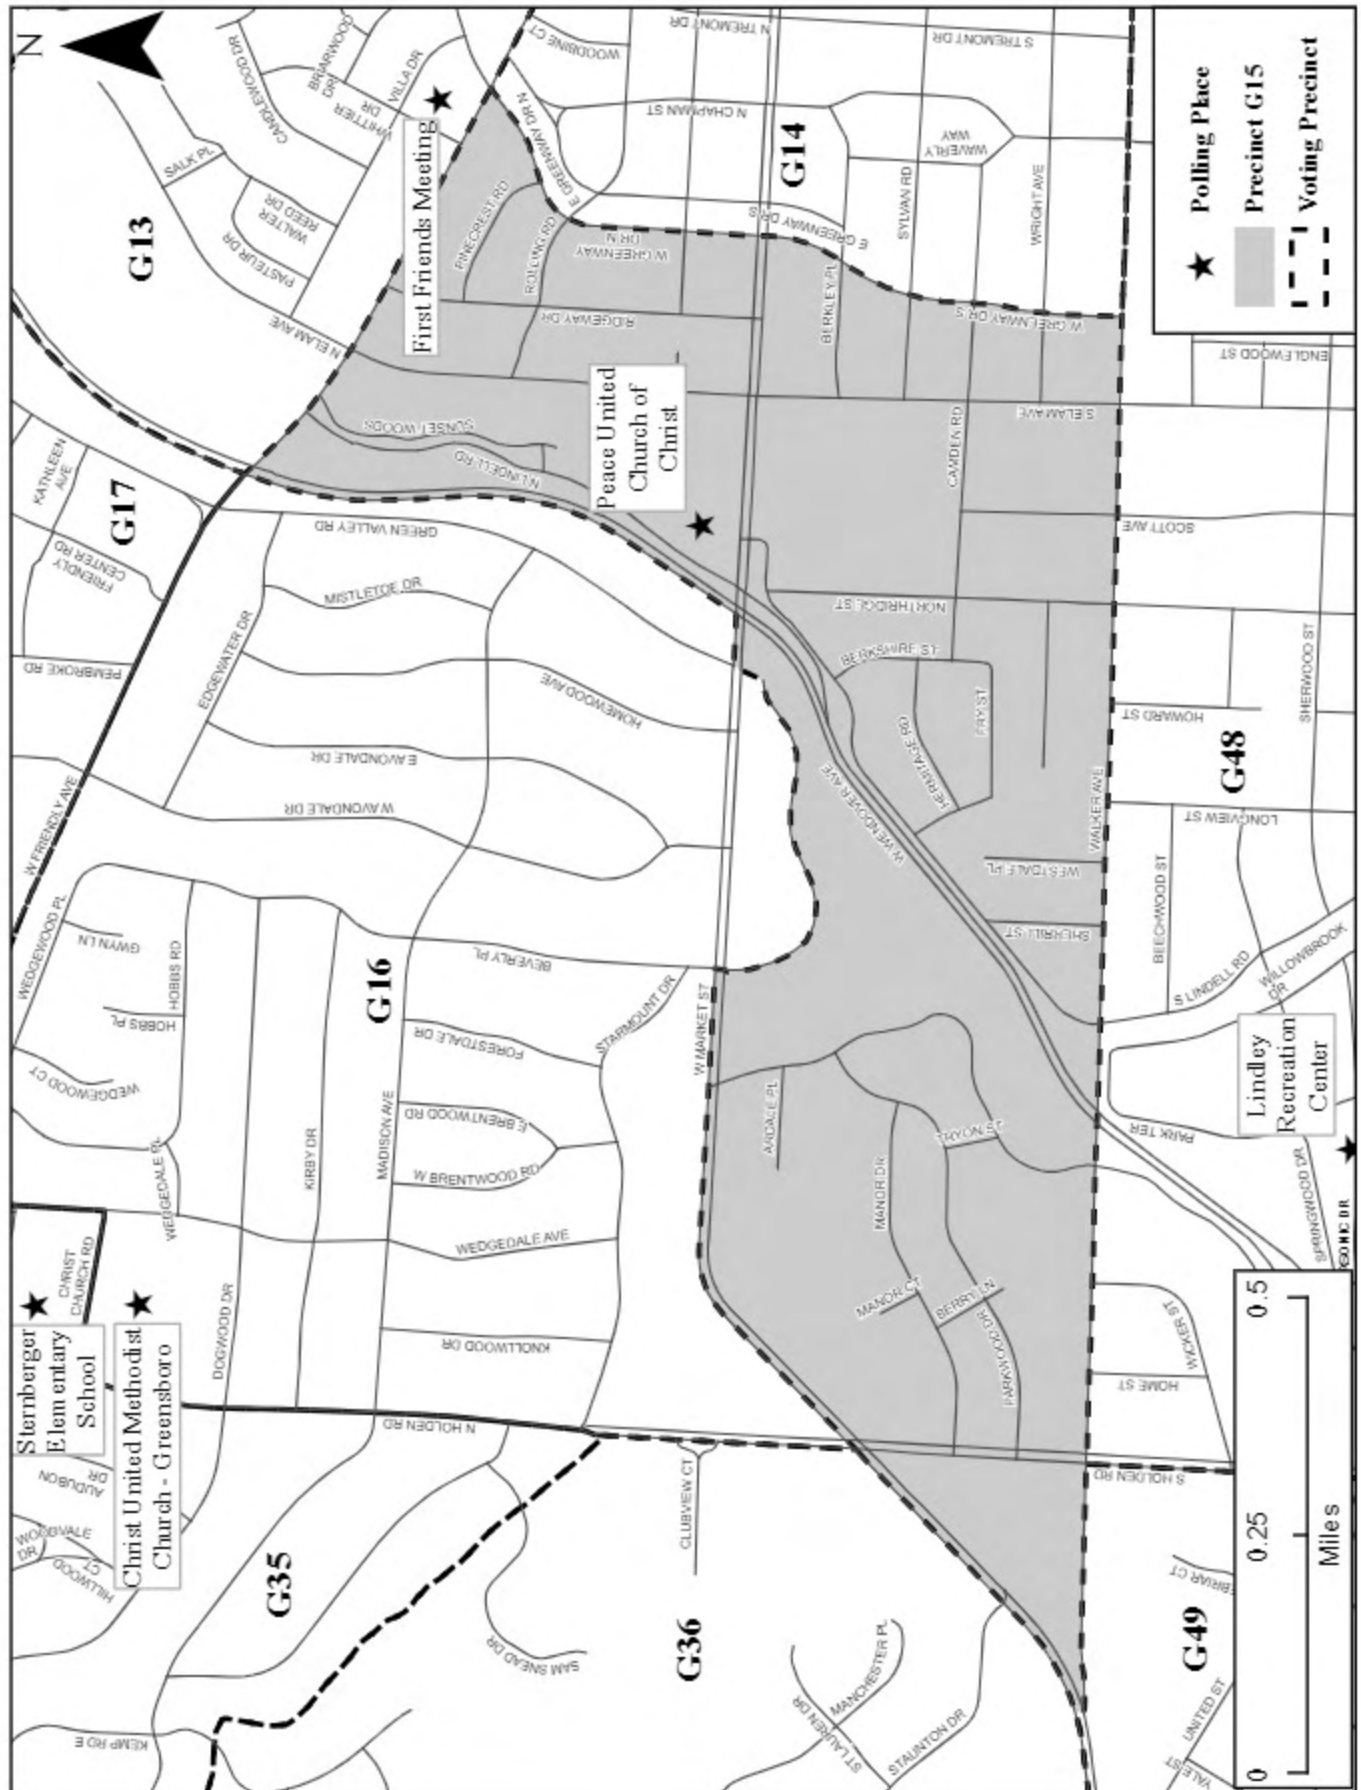

Peace United Church of Christ
2714 W Market St, Greensboro

G15