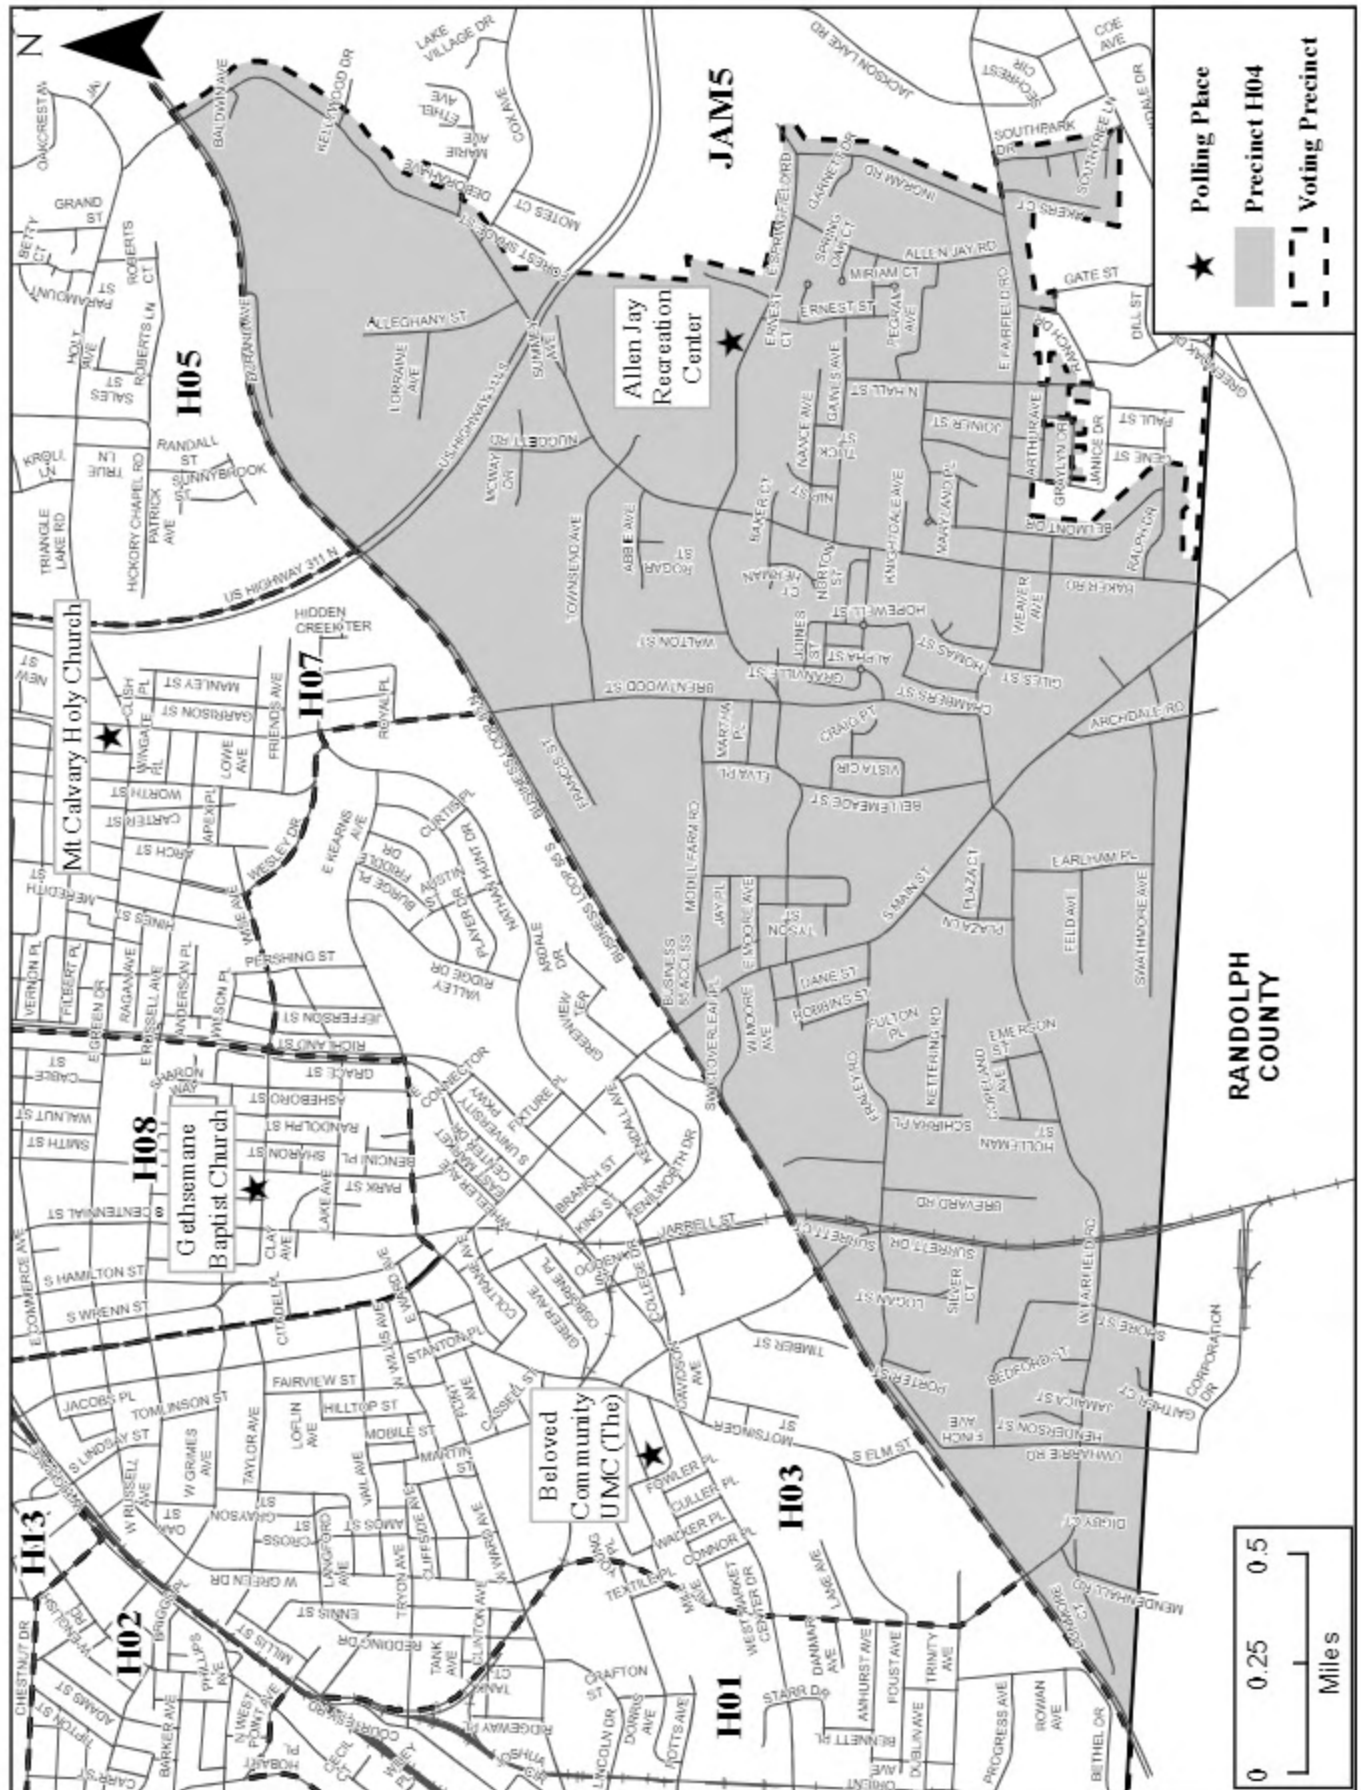

Allen Jay Recreation Center
1073 E Springfield Rd, High Point

H04