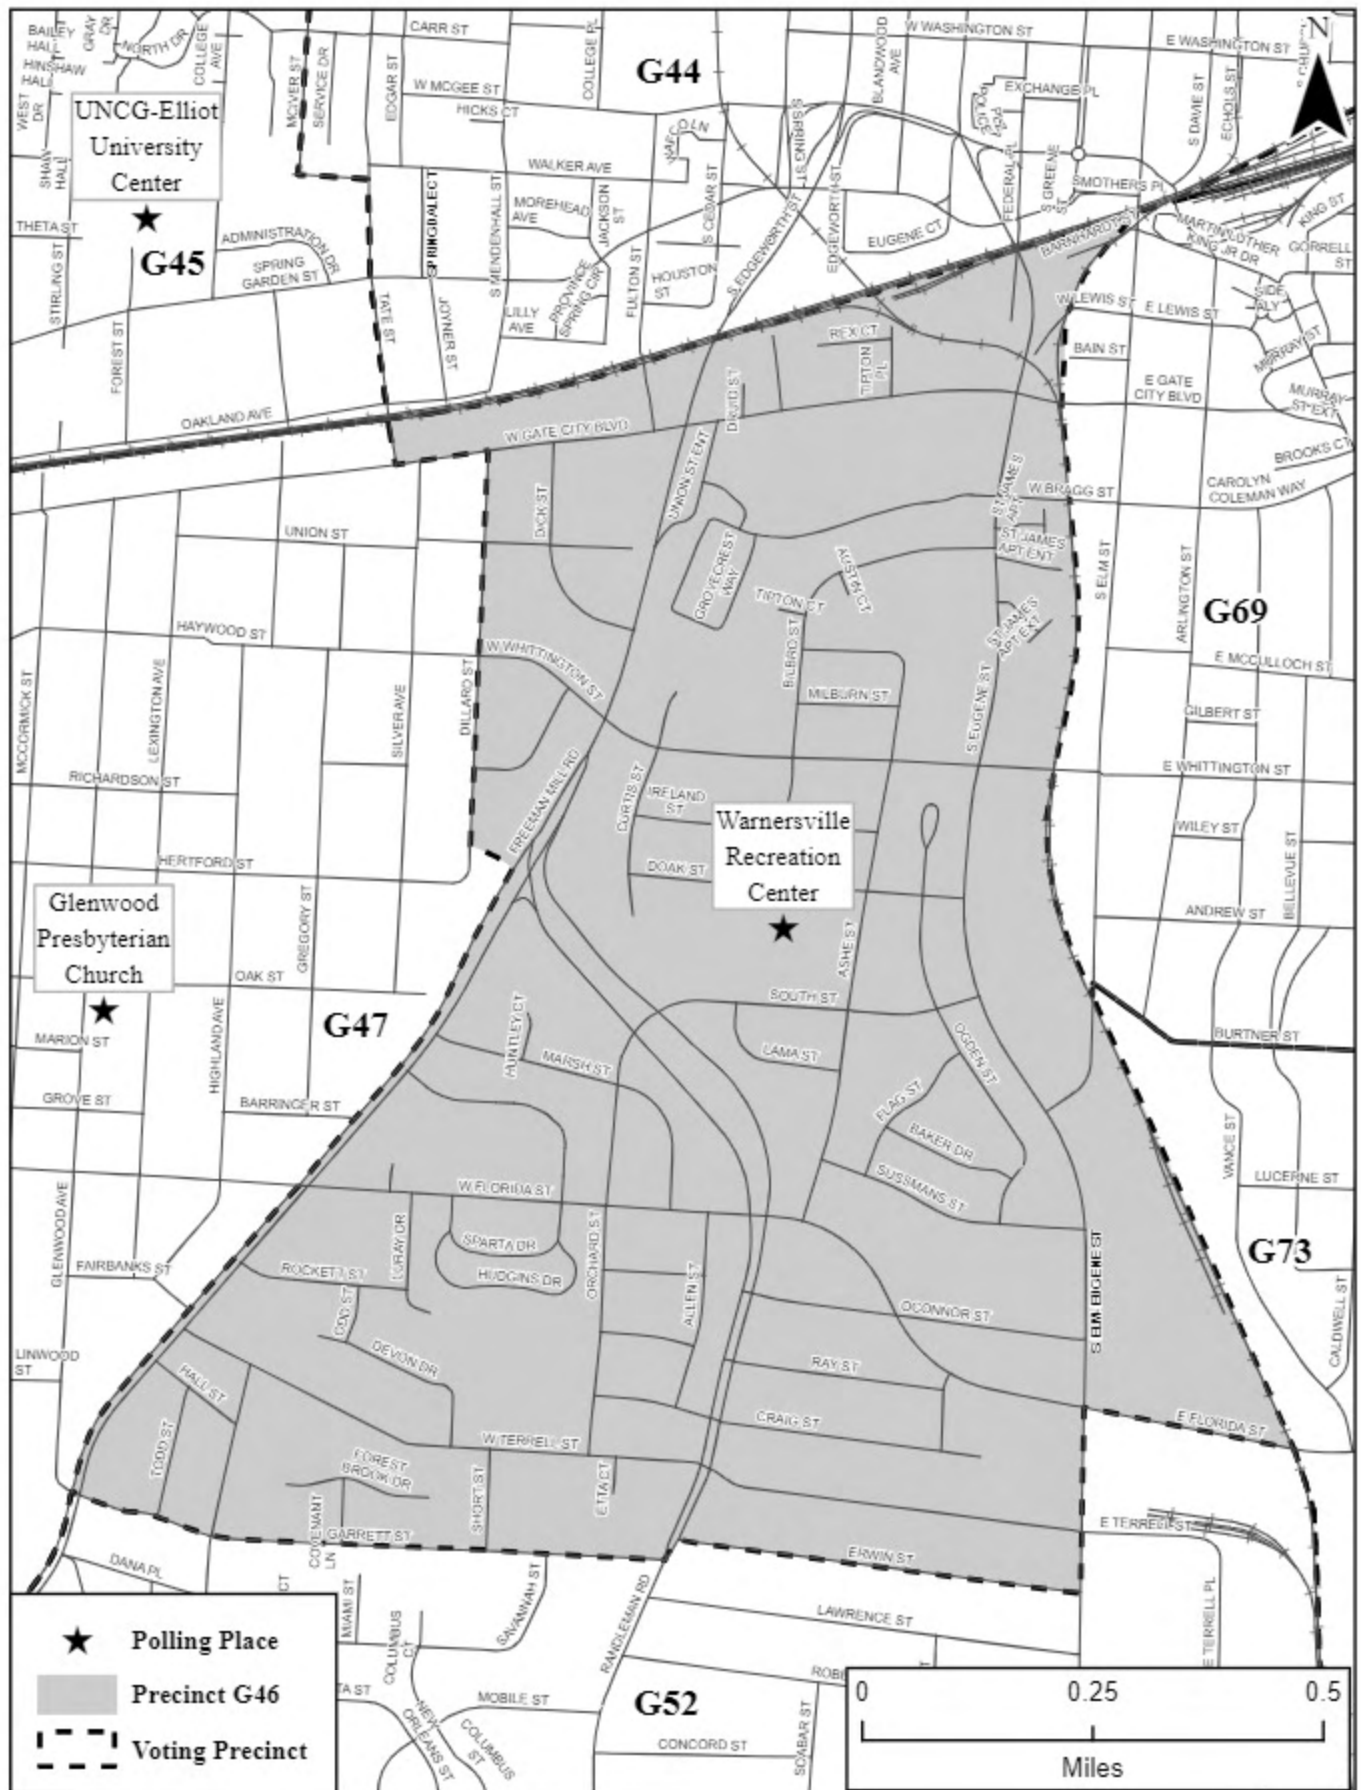

Warnersville Recreation Center
601 Doak St, Greensboro

G46