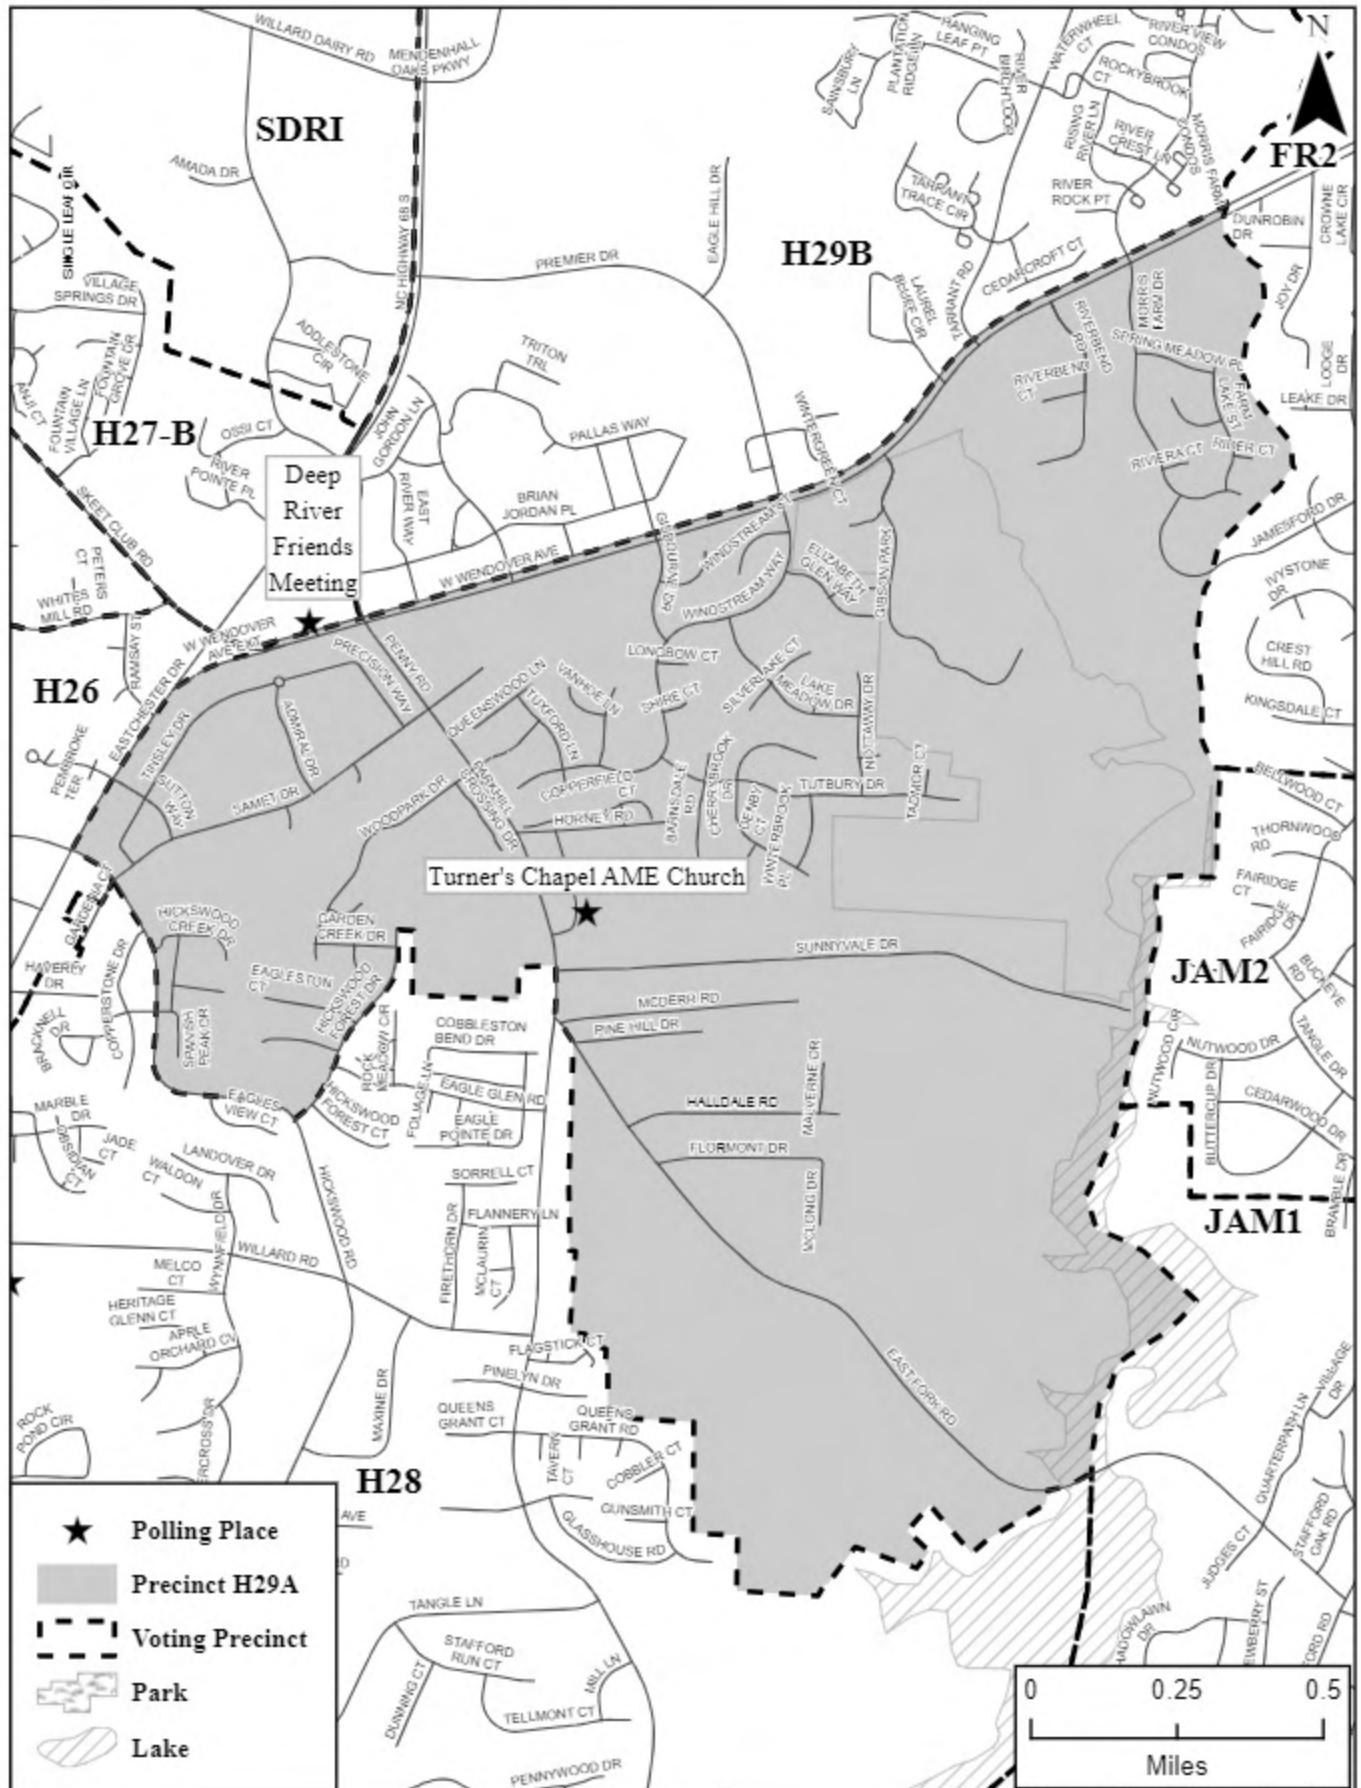

# H29A

Hickory Grove United Methodist Church  
 5959 Hickory Grove Rd, Greensboro