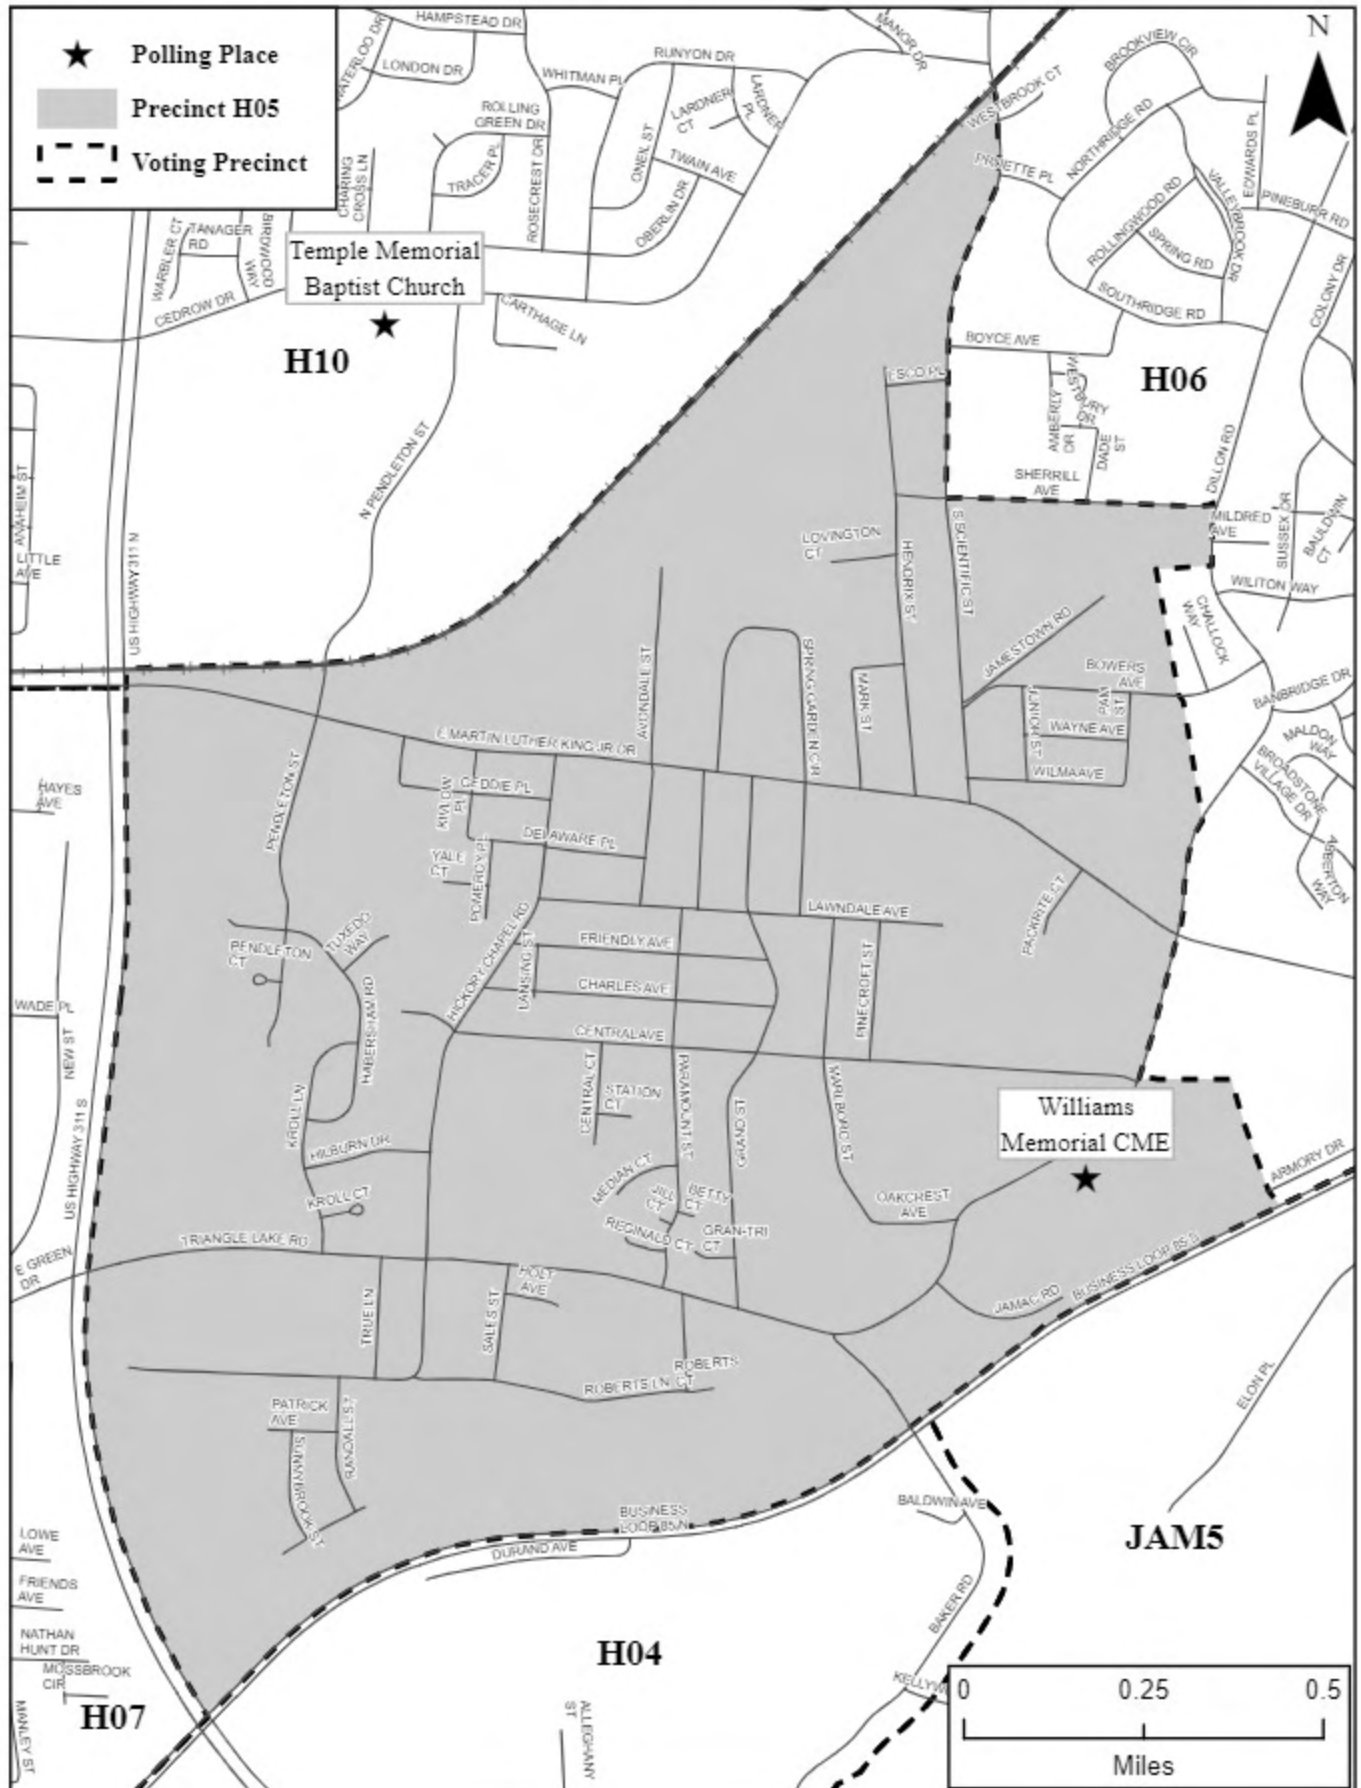

Williams Memorial CME
3400 Triangle Lake Rd, High Point

H05