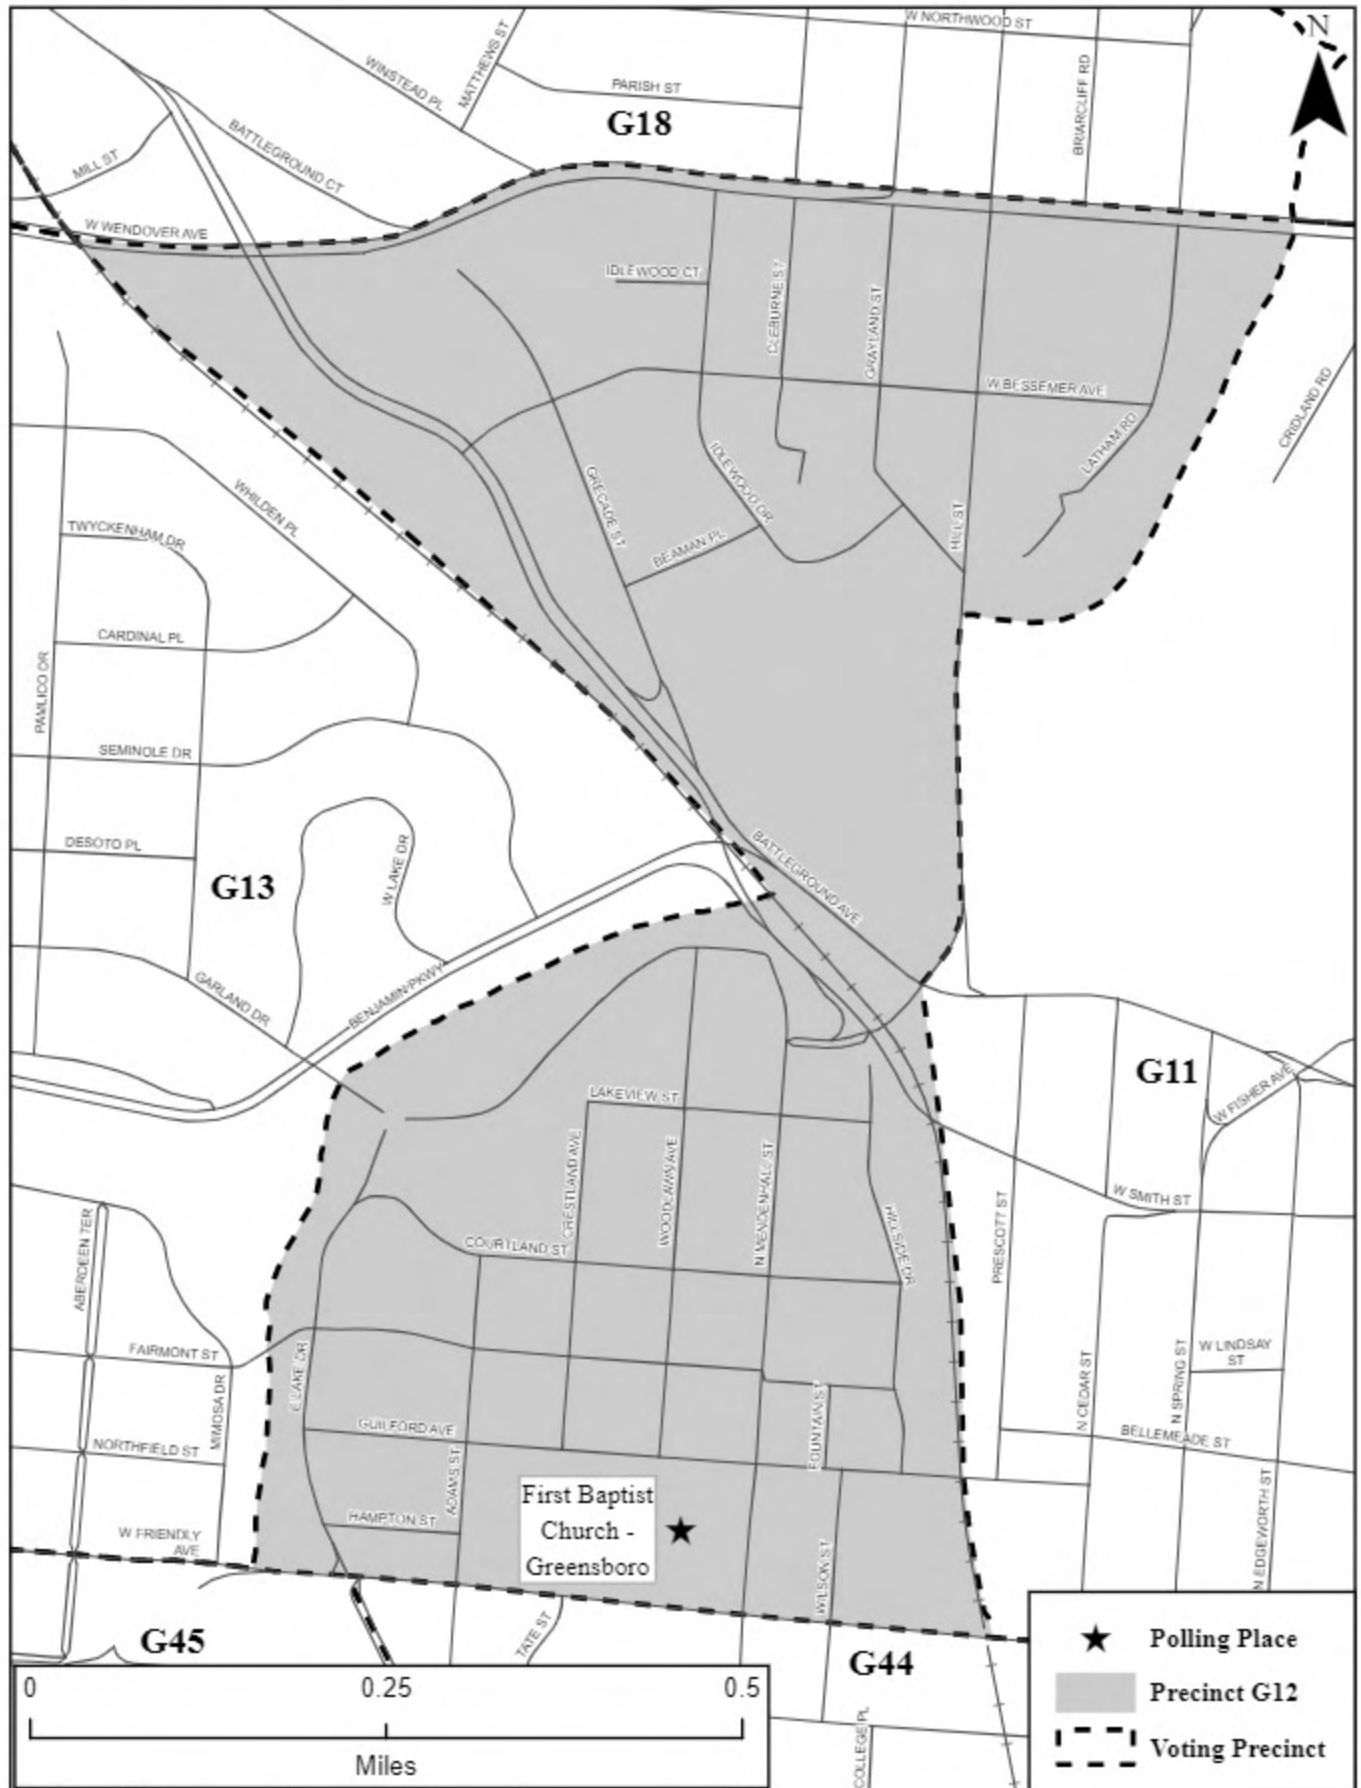

First Baptist Church – Greensboro
1000 W Friendly Ave, Greensboro

G12