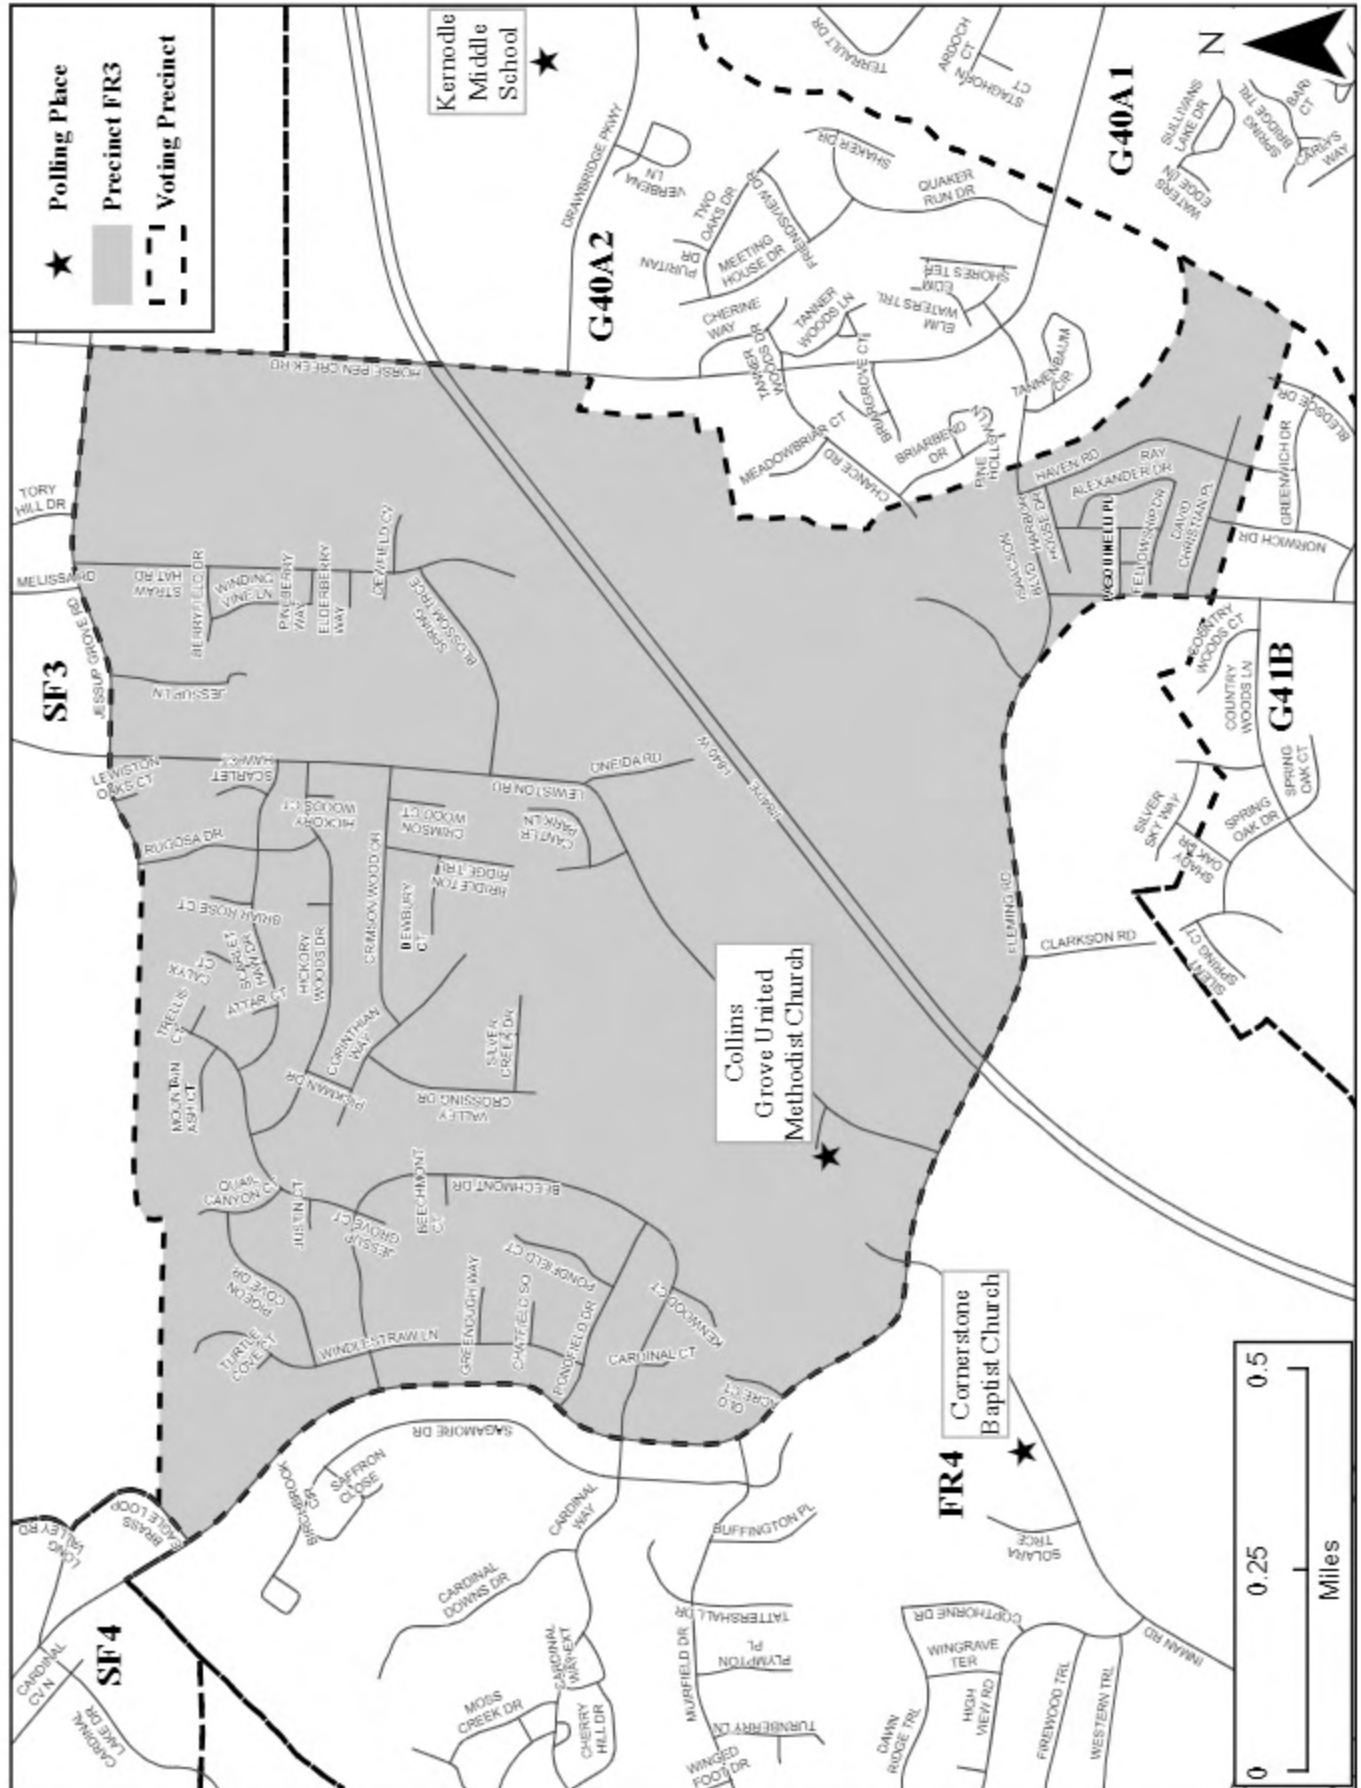

Collins Grove United Methodist Church
5210 Collins Grove Church Rd, Greensboro

FR3