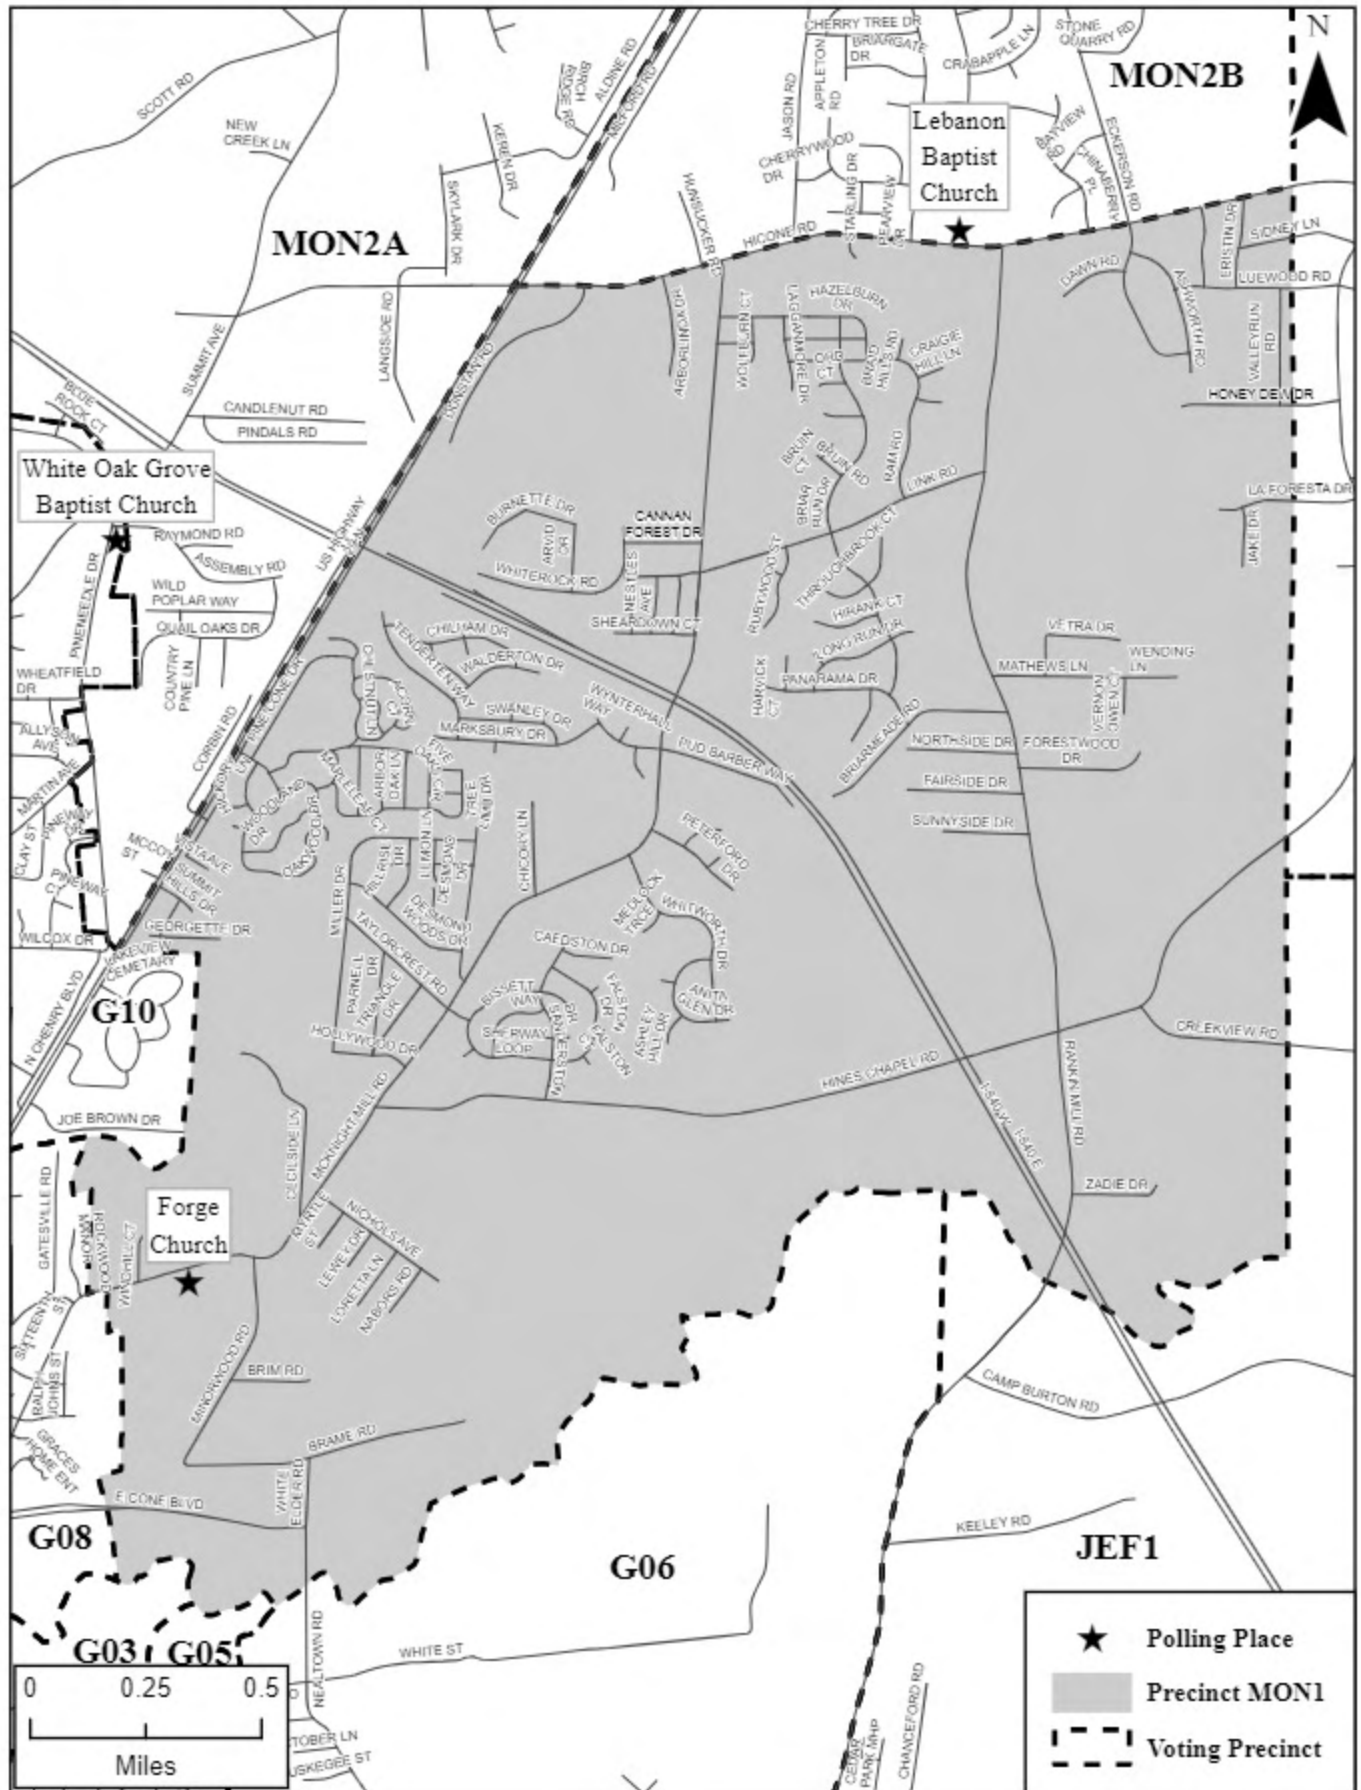

# MON1

Locust Grove Baptist Church  
4707 NC Highway 150 E, Browns Summit