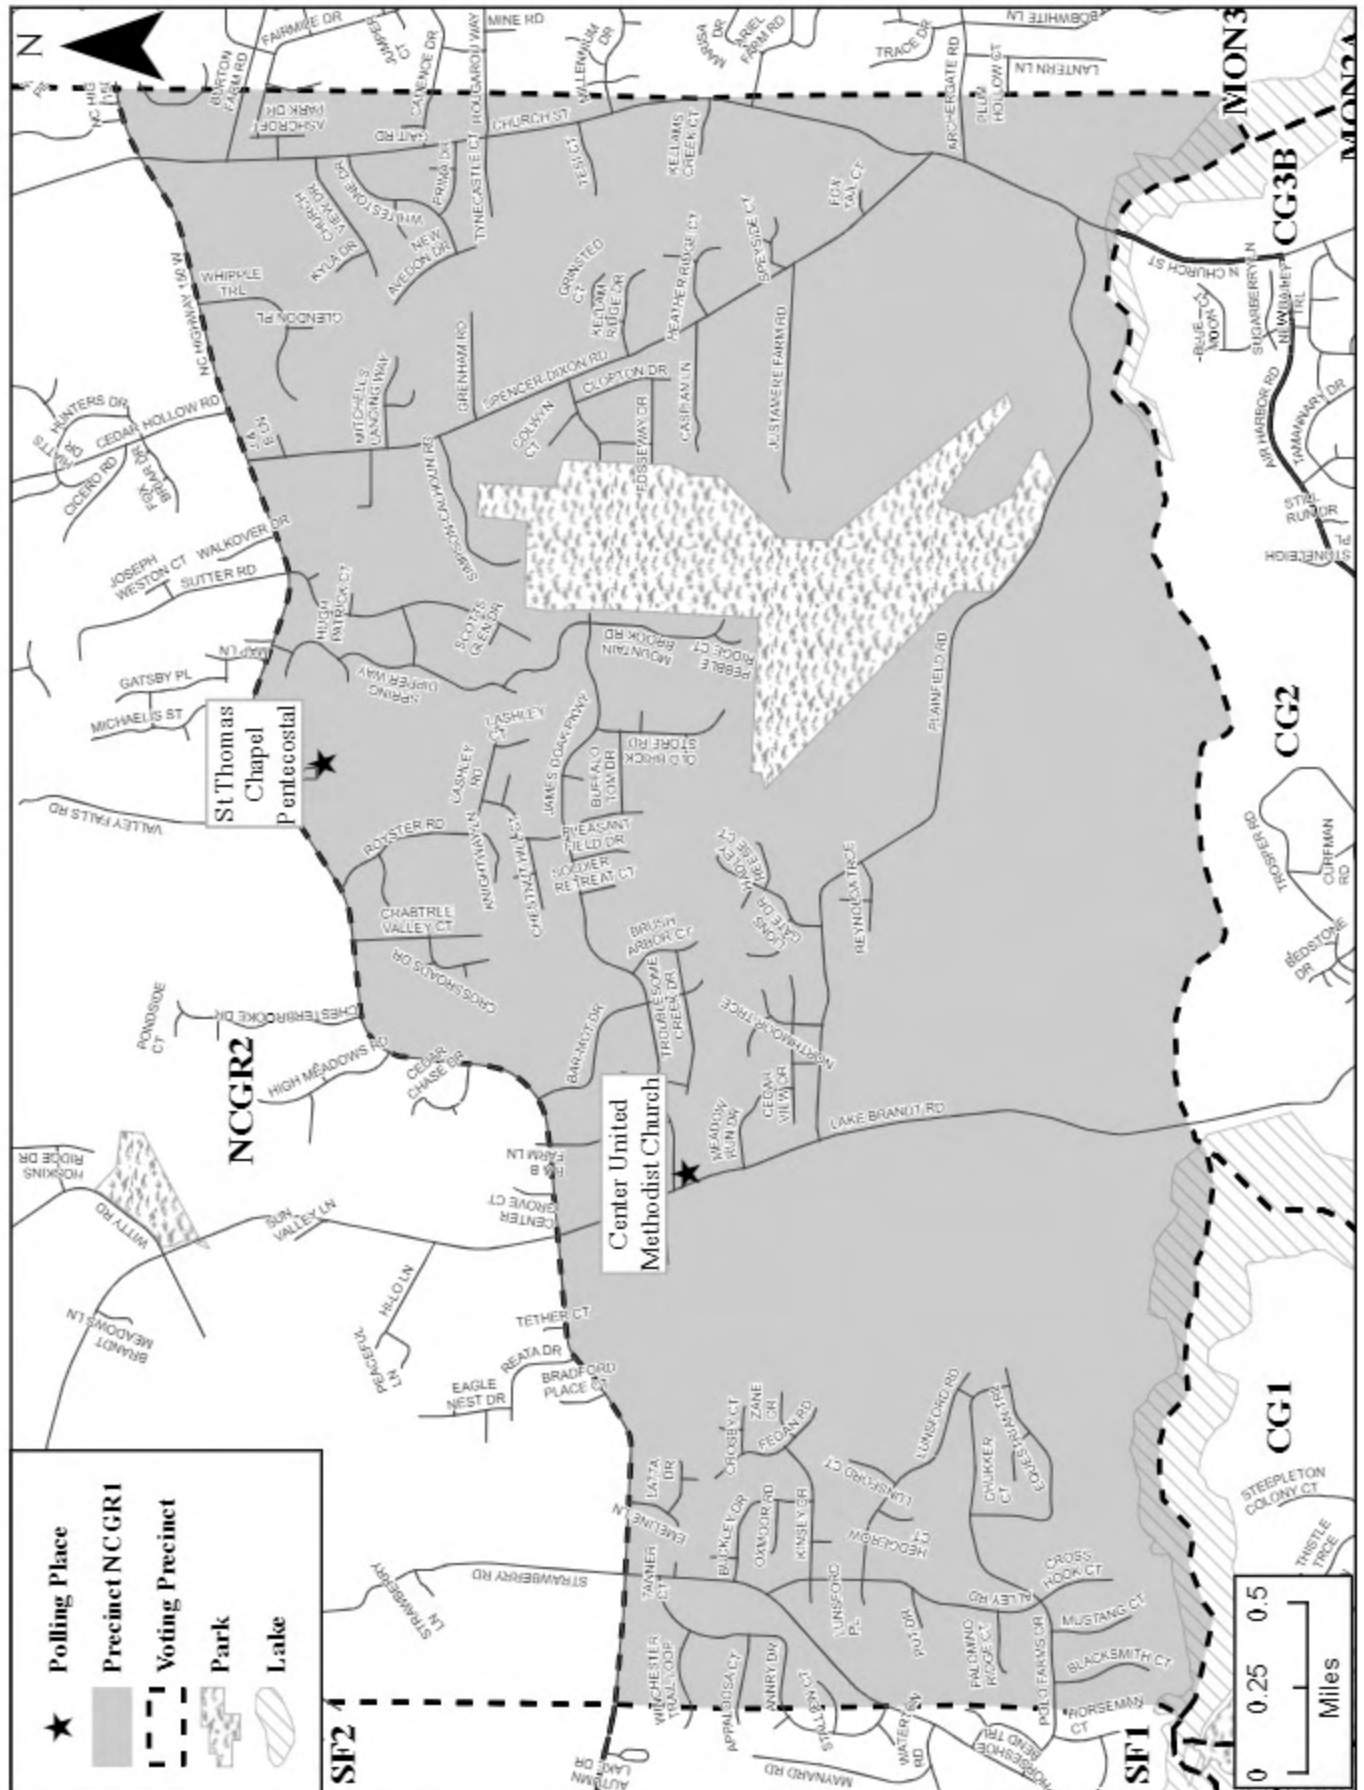

Center United Methodist Church
6142 Lake Brandt Rd, Greensboro

NCGR1