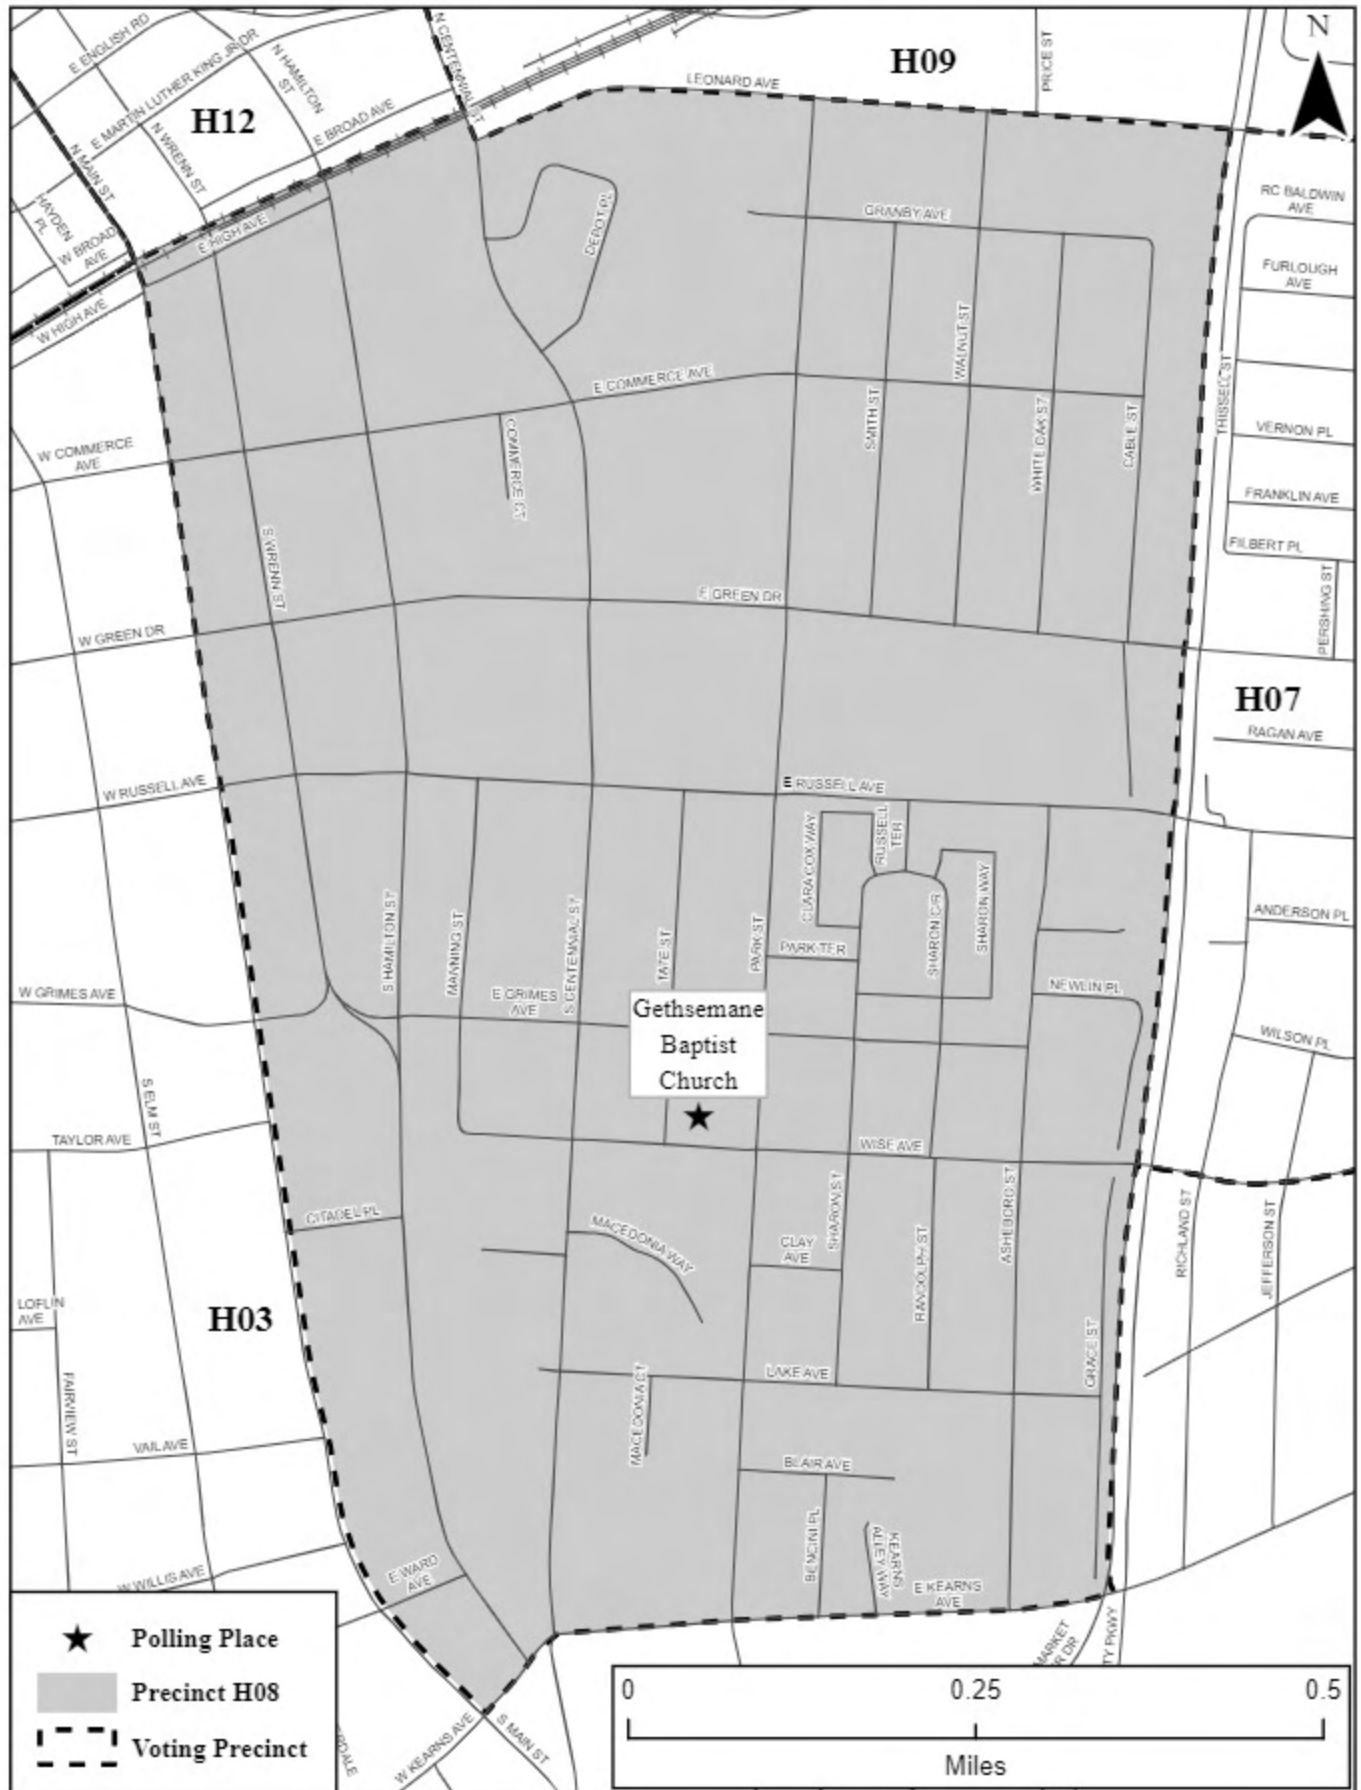

# H08

Morehead Recreation Center  
101 Price St, High Point