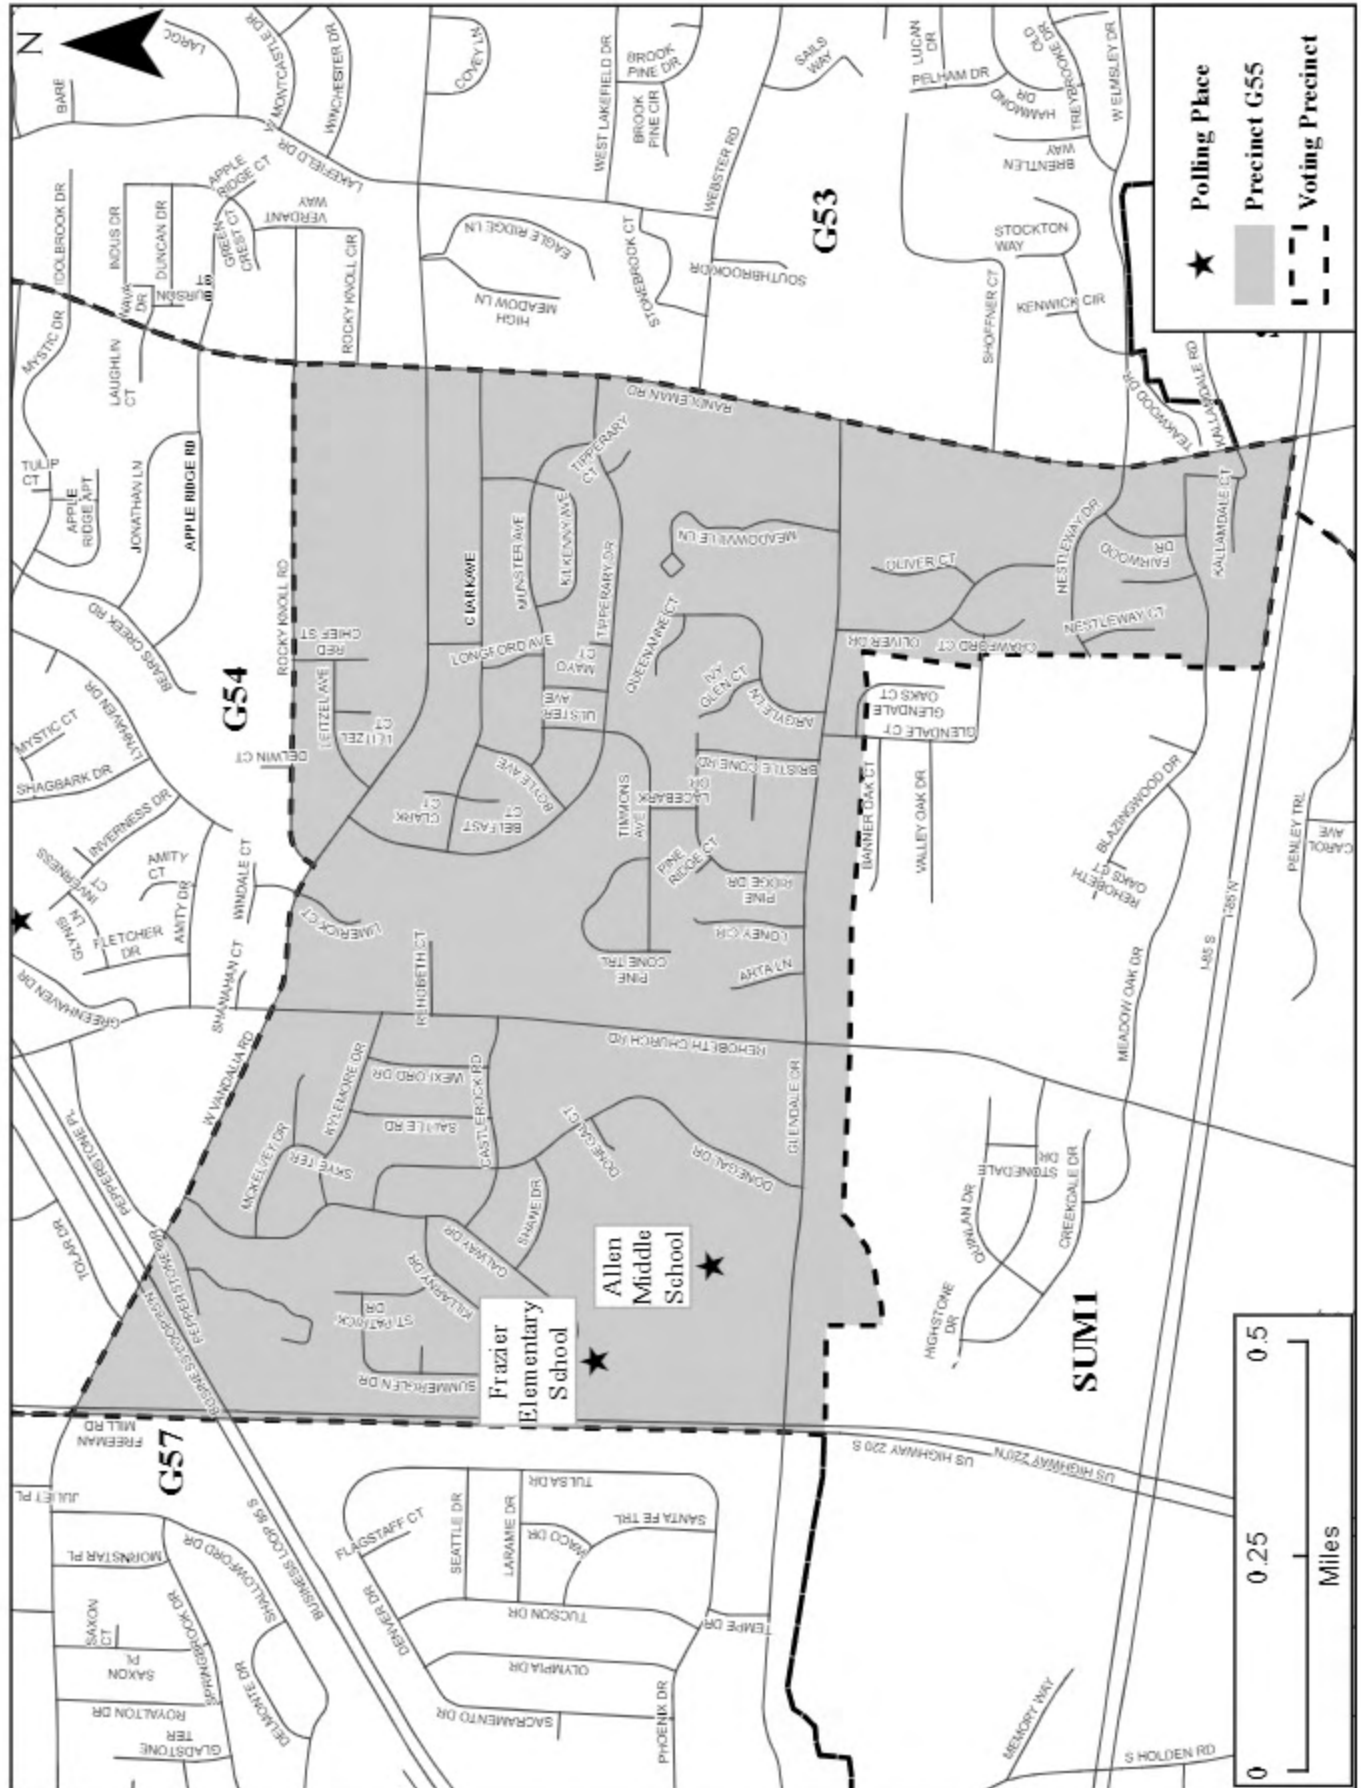

Frazier Elementary School
4215 Galway Dr, Greensboro

G55