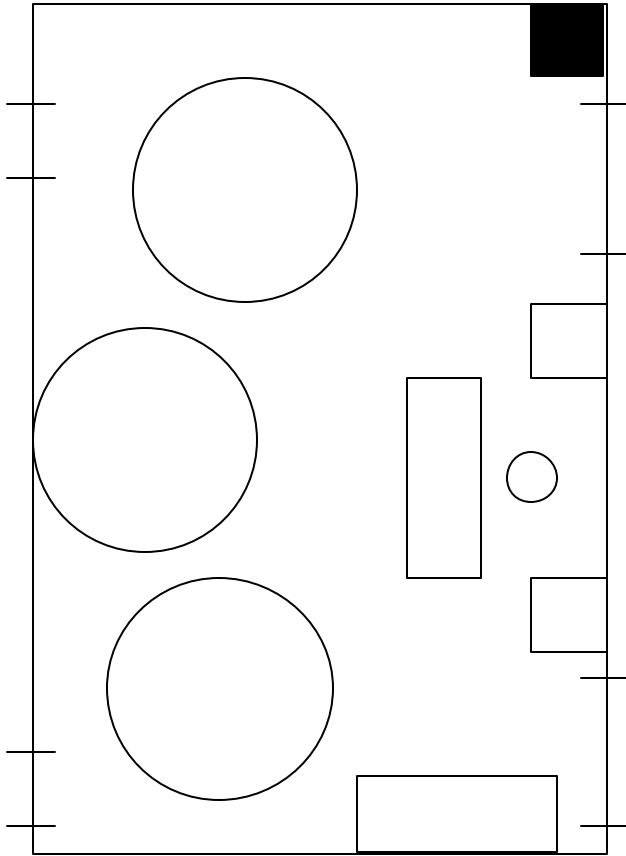

**Bur-Mil  
Clubhouse  
Oak Room**

- Wedding Ceremony**
- Seating for 80
  - 6 chairs on either side of a 5' aisle, and 8 chairs in the back
  - Doors to Lake Room not blocked in case you're using Lake for the reception

**Bur-Mil  
Clubhouse  
Oak Room**

- Used for food, bar, etc. in conjunction with Banquet & Triple Crown Rooms
- 2 8' banquet tables in middle of room for food
  - 1 48" round on interior wall for cake
  - Bar in Lake Room corner
  - 1 6' banquet table on living room wall for gifts

**Bur-Mil  
Clubhouse  
Oak Room**

- Dinner Party**
- 3 60" rounds for guests (seating for 24)
  - Bar on interior wall
  - 1 8" banquet for food

Banquet Room on this side

Bur-Mil  
Clubhouse  
Oak Room

Used for additional seating  
when combined with Banquet  
Room, Banquet & Triple  
Crowns, or with Lake Room

- 6 60" rounds with 8  
chairs each (seating for  
48)