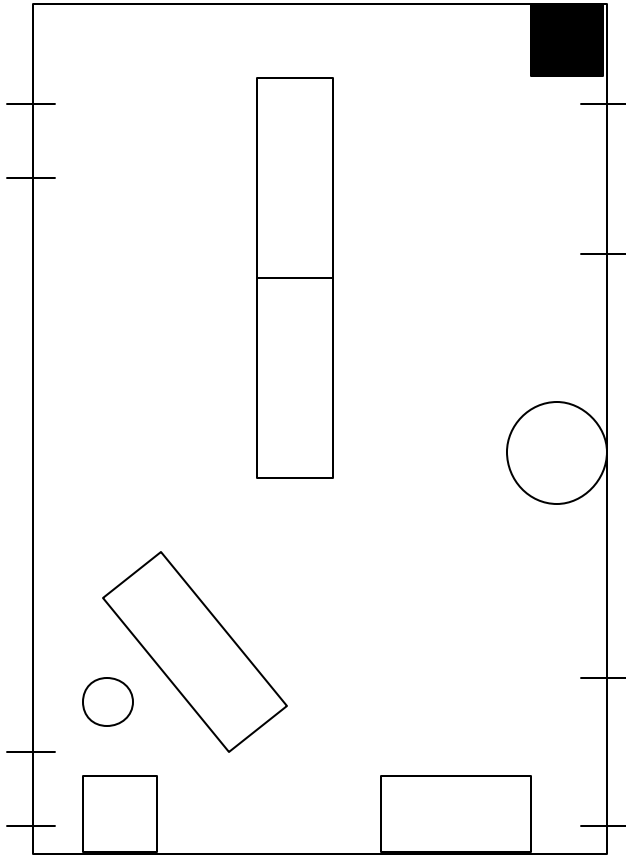

**Bur-Mil  
Clubhouse  
Oak Room**

- Wedding Ceremony**
- Seating for 80
  - 6 chairs on either side of a 5' aisle, and 8 chairs in the back
  - Doors to Lake Room not blocked in case you're using Lake for the reception

**Bur-Mil  
Clubhouse  
Oak Room**

- Used for food, bar, etc. in conjunction with Banquet & Triple Crown Rooms
- 2 8' banquet tables in middle of room for food
  - 1 48" round on interior wall for cake
  - Bar in Lake Room corner
  - 1 6' banquet table on living room wall for gifts

**Bur-Mil  
Clubhouse  
Oak Room**

- Dinner Party**
- 3 60" rounds for guests (seating for 24)
  - Bar on interior wall
  - 1 8" banquet for food

Banquet Room on this side

Bur-Mil  
Clubhouse  
Oak Room

Used for additional seating  
when combined with Banquet  
Room, Banquet & Triple  
Crowns, or with Lake Room

- 6 60" rounds with 8  
chairs each (seating for  
48)