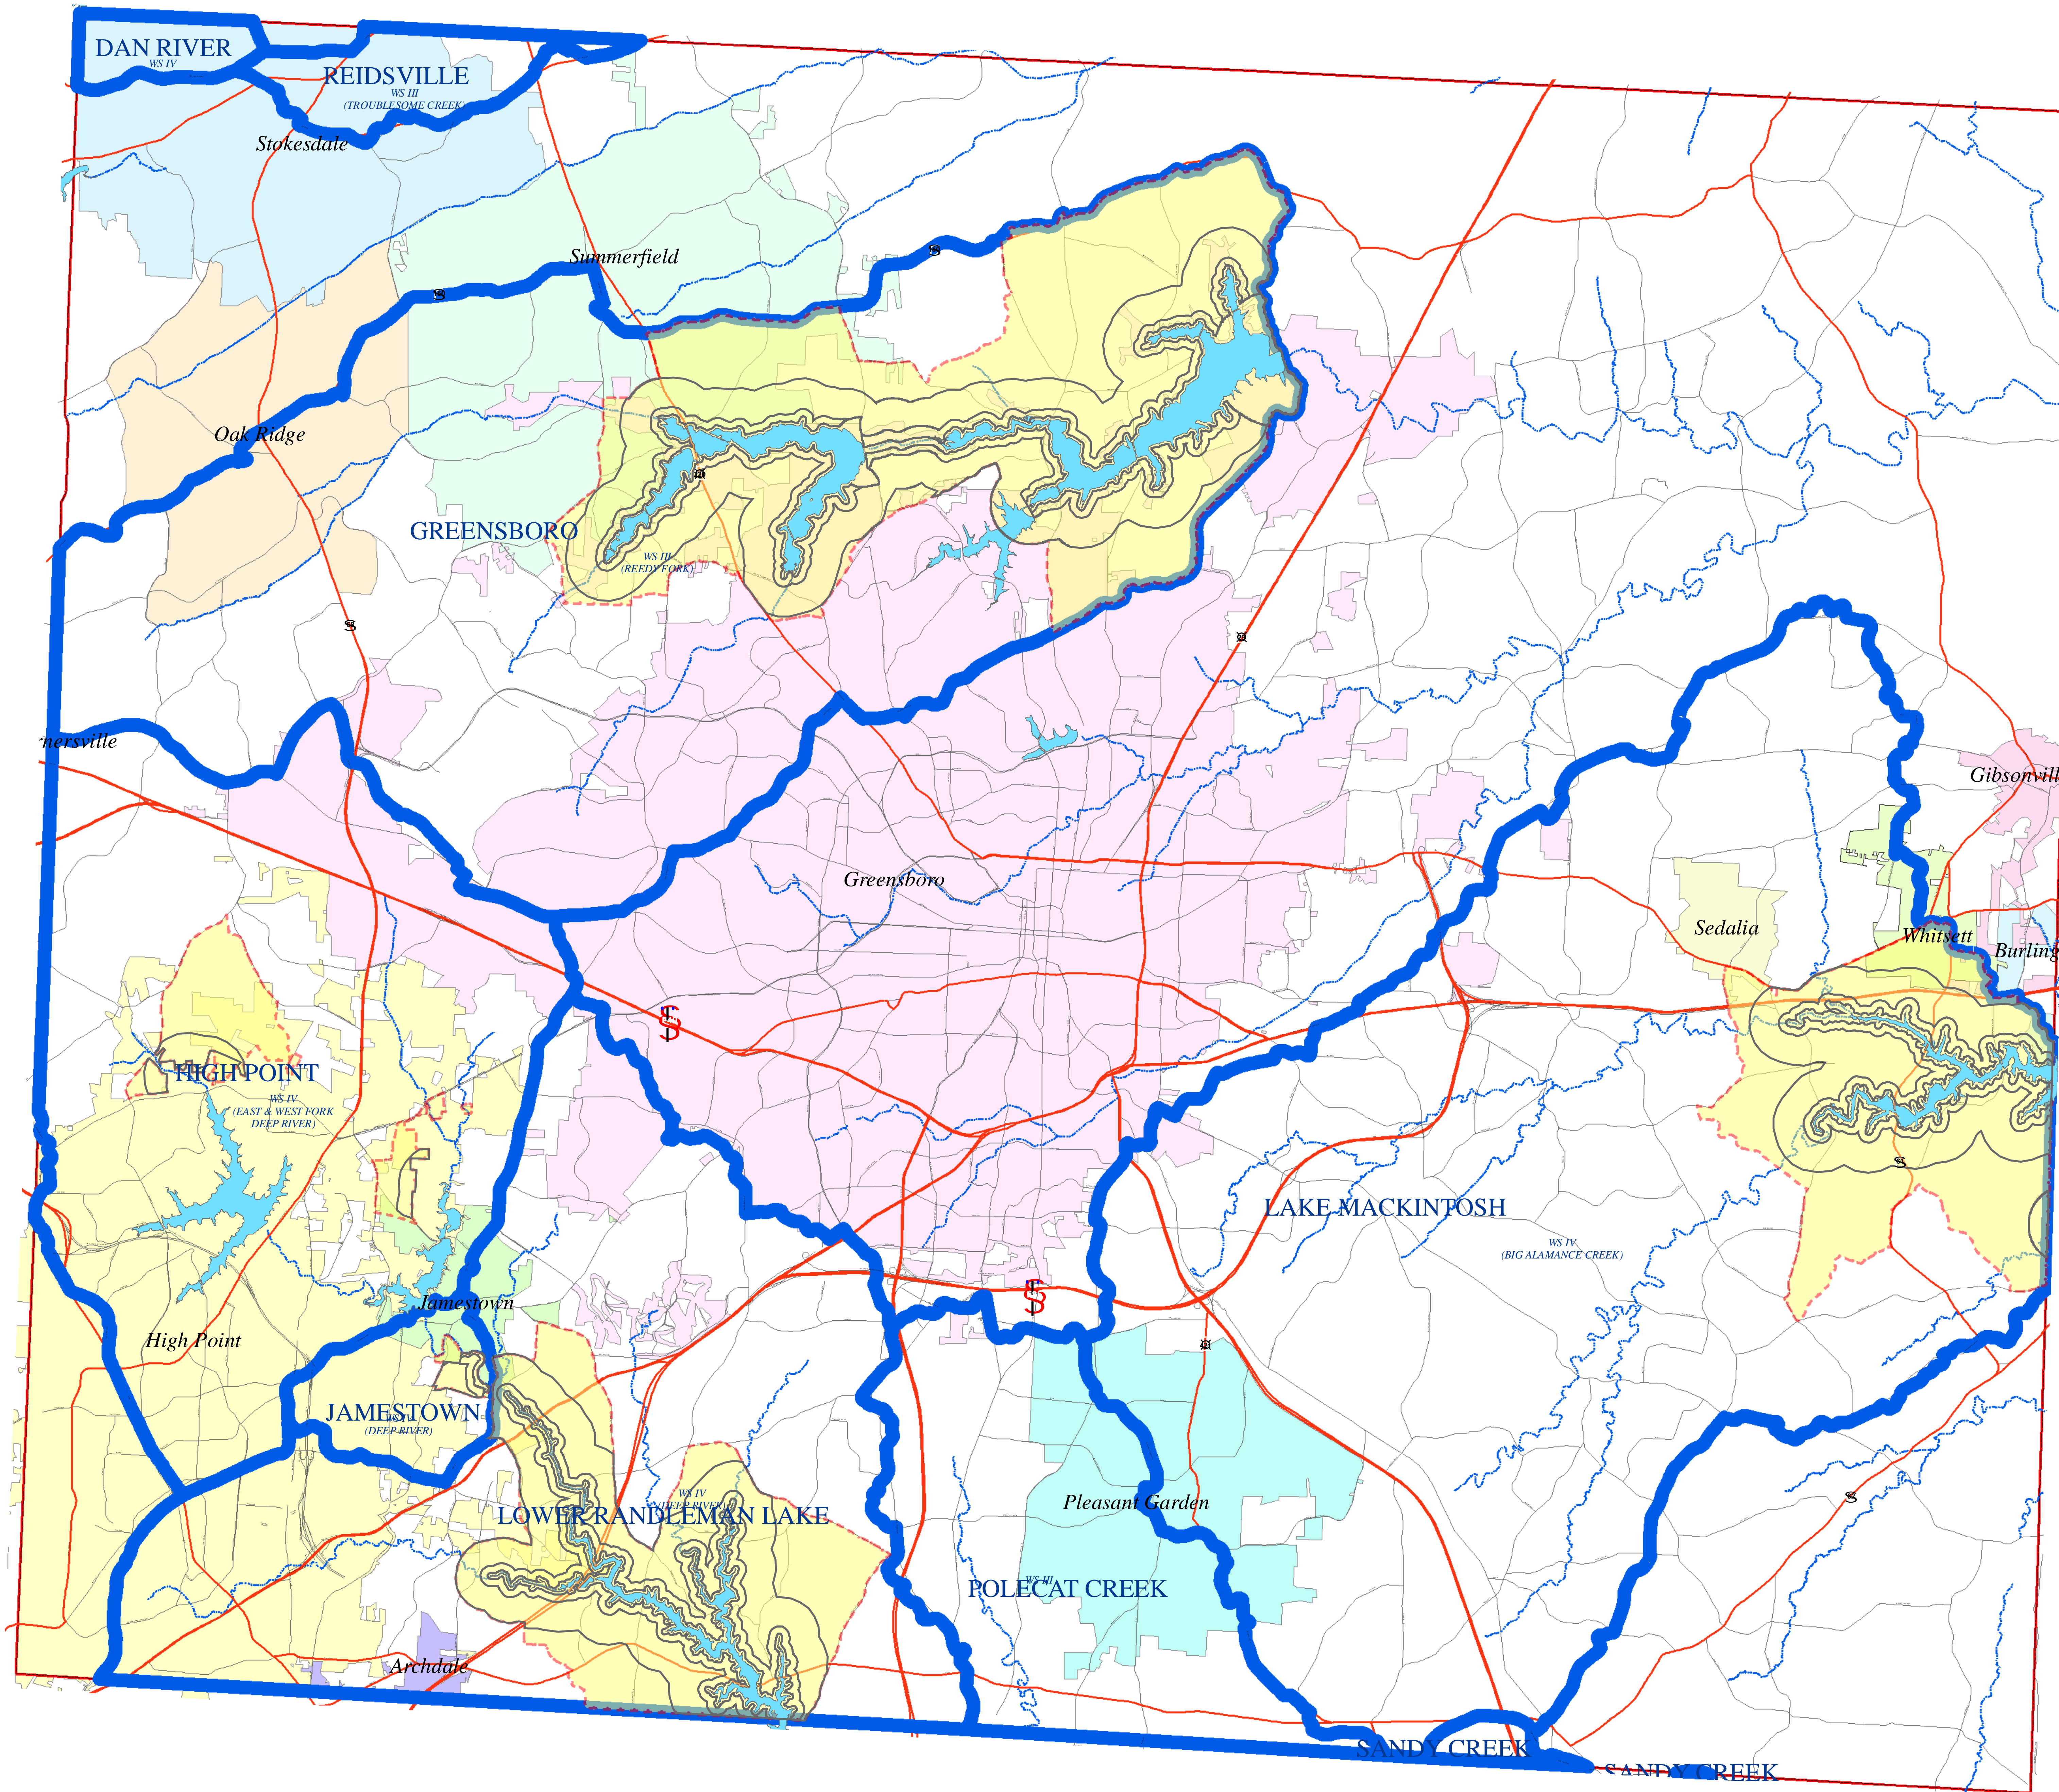

# WATERSHED MAP

## WATERSHED LEGEND

- Water Supply Watershed Boundary
- Watershed Critical Boundary
- Tier Line
- Watershed Critical Area
- Reservoir Pool