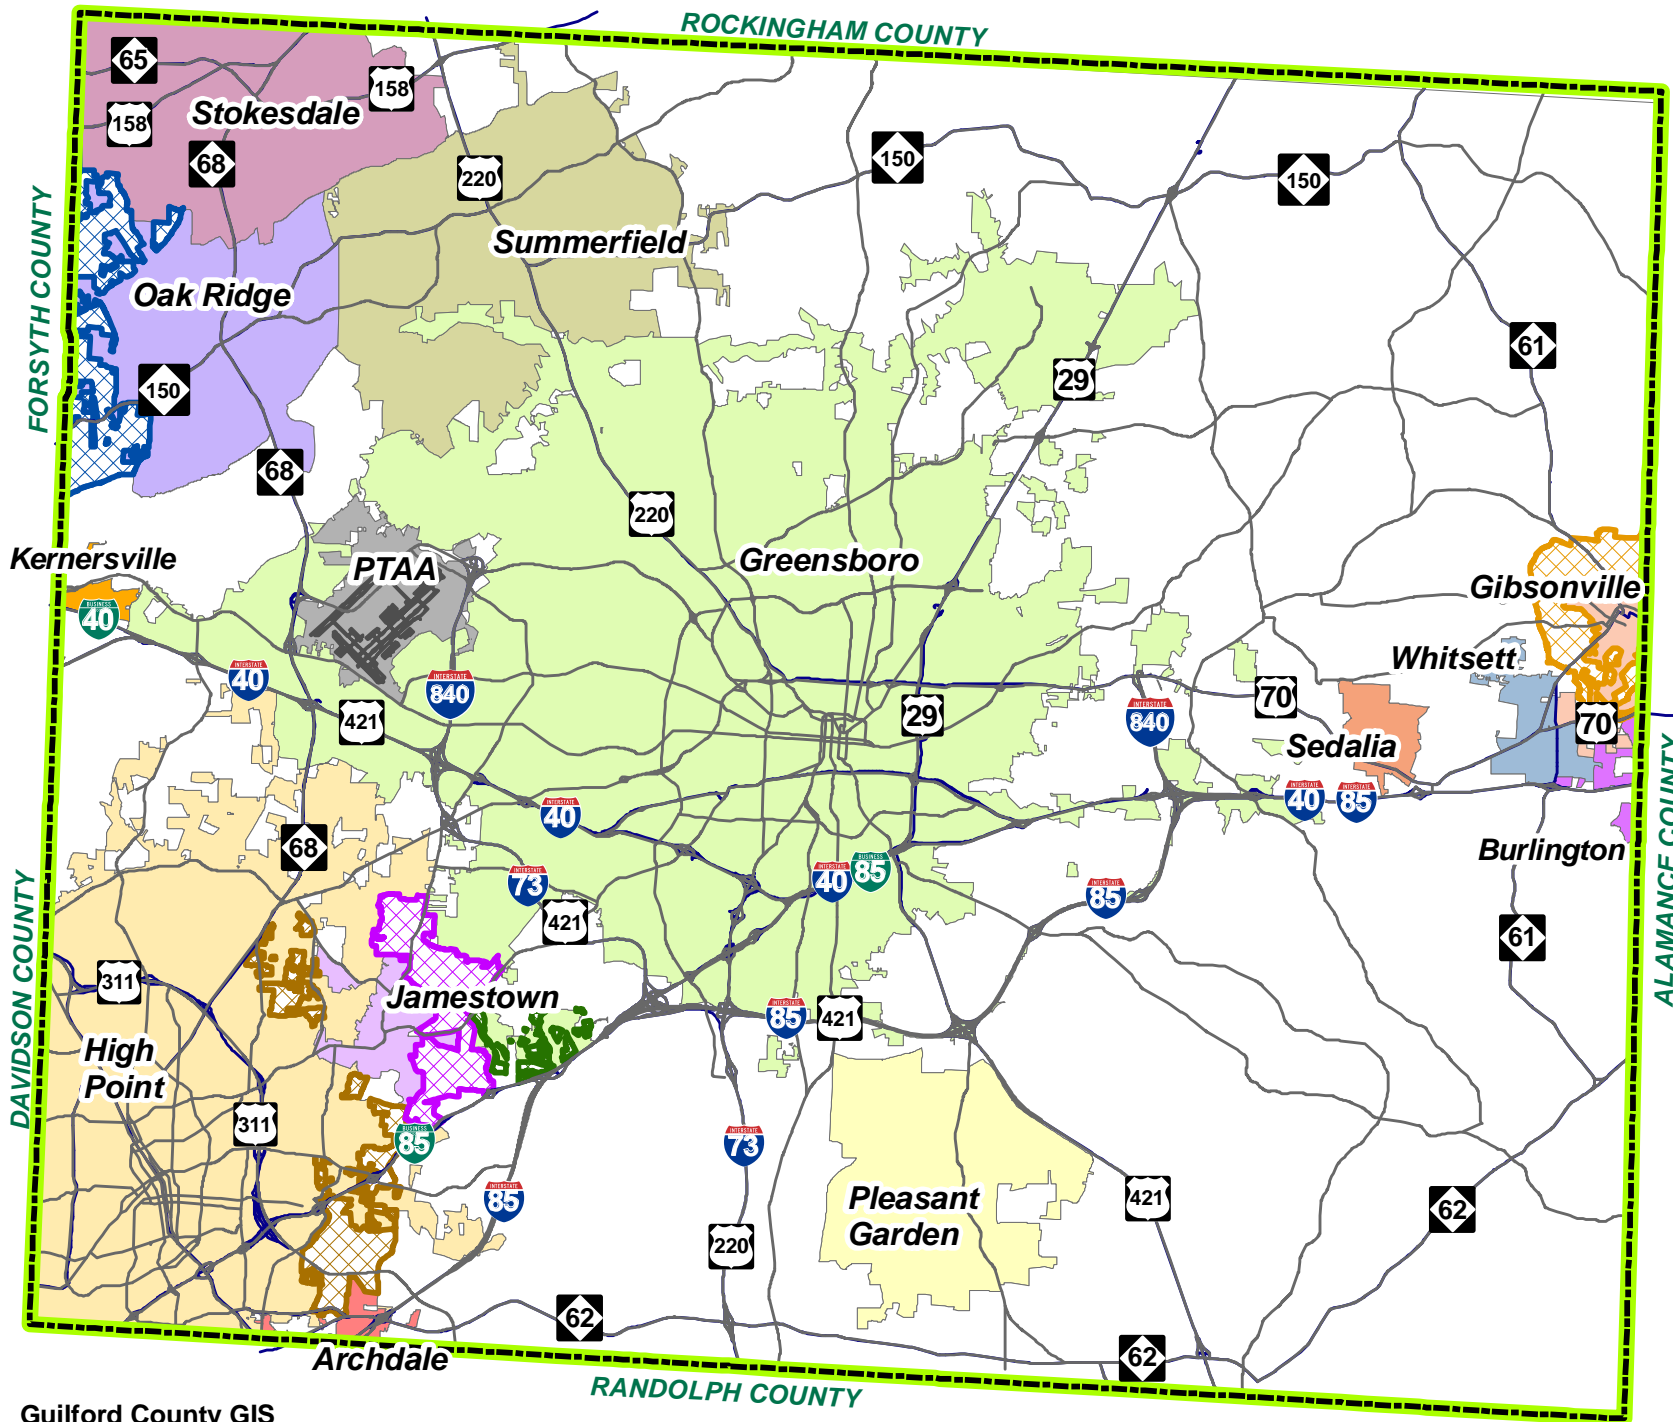

Jurisdictions in Guilford County

- Legend**
- ARCHDALE
 - BURLINGTON
 - GIBSONVILLE
 - GIBSONVILLE ETJ
 - GREENSBORO
 - GREENSBORO ETJ
 - GUILFORD COUNTY
 - HIGH POINT
 - HIGH POINT ETJ
 - JAMESTOWN
 - JAMESTOWN ETJ
 - KERNERSVILLE
 - OAK RIDGE
 - OAK RIDGE ETJ
 - AIRPORT AUTHORITY
 - PLEASANT GARDEN
 - SEDALIA
 - STOKESDALE
 - SUMMERFIELD
 - WHITSETT