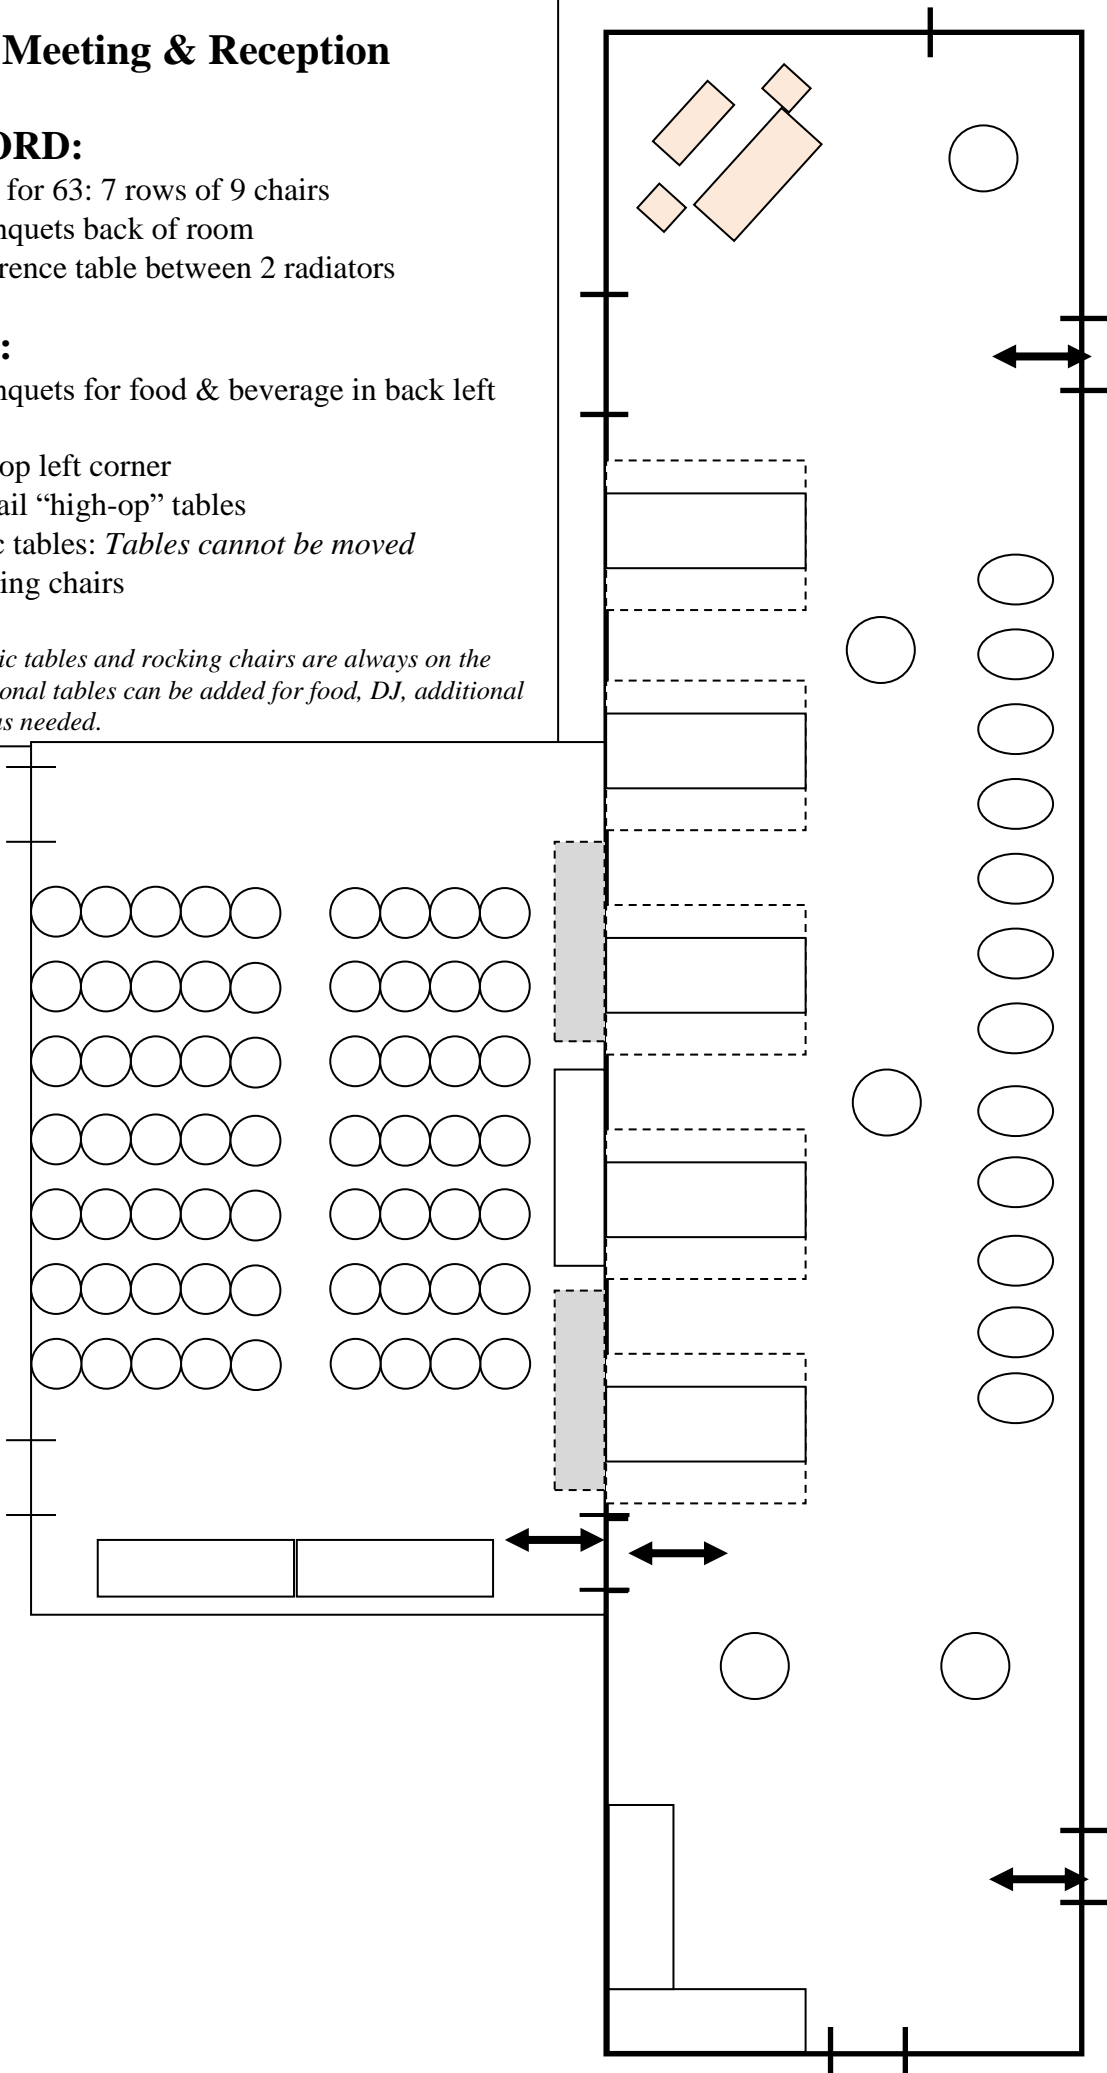

## Meeting & Reception

### GUILFORD:

- Seating for 63: 7 rows of 9 chairs
- 2 8' banquets back of room
- 1 conference table between 2 radiators

### PORCH:

- 2 8' banquets for food & beverage in back left corner
- Bar in top left corner
- 5 cocktail "high-op" tables
- 5 picnic tables: *Tables cannot be moved*
- 12 rocking chairs

**NOTE:** Picnic tables and rocking chairs are always on the Porch. Additional tables can be added for food, DJ, additional seating, etc. as needed.

#### PORCH

- 2 6' banquets for food & beverage
- 1 8' banquet for gifts
- 1 48" round for cake
- 3 cocktail "high-top" tables displayed sporadically
- 5 picnic tables: *Tables cannot be moved*
- 12 rocking chairs