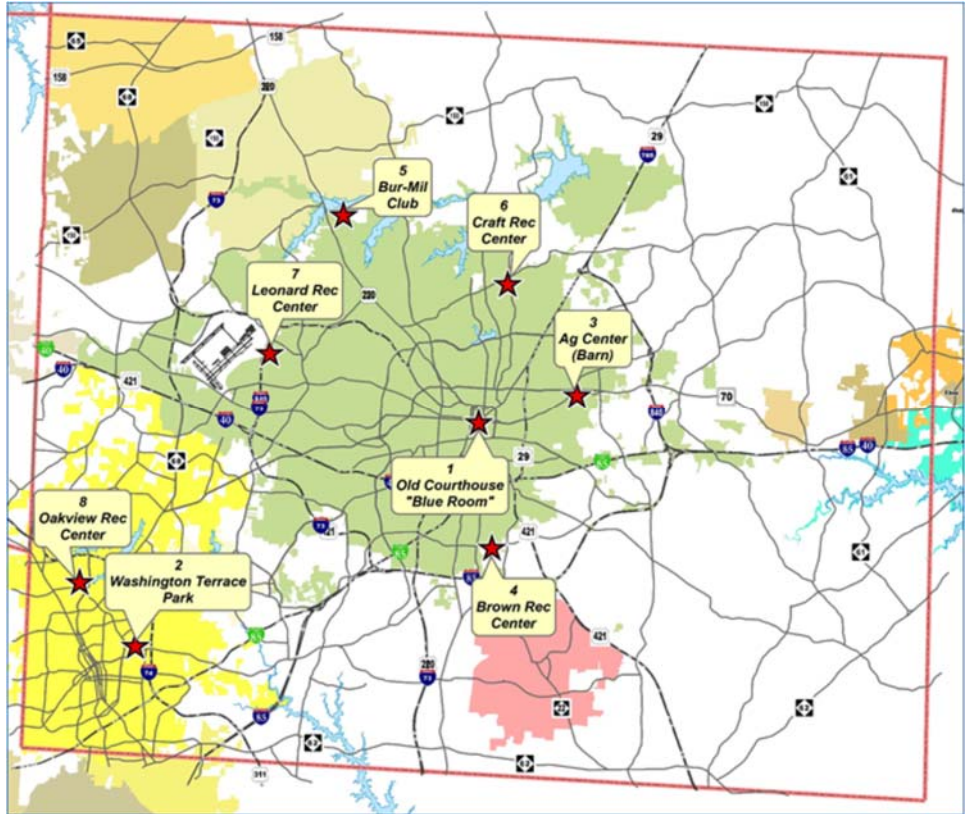

**Guilford County Board of Elections
Early Voting Schedule
May 8, 2018 Primary Elections**

1. **Old Courthouse- Blue Room**
First Floor
301 W. Market Street, Greensboro
2. **Washington Terrace Park**
101 Gordon St, High Point

Additional Locations:

3. **Ag Center (Barn)**
3309 Burlington Rd, Greensboro
4. **Brown Recreation Center**
302 E. Vandalia Rd, Greensboro
5. **Bur-Mil Club**
5834 Bur-Mill Club Rd, Greensboro
6. **Craft Recreation Center**
3911 Yanceyville Street, Greensboro
7. **Leonard Recreation Center**
6324 Ballinger Rd, Greensboro
8. **Oakview Recreation Center**
503 James Rd, High Point

April 19	April 20	April 21
Locations 1 & 2 8am - 5pm	Locations 1 & 2 8am - 5pm	All Sites Closed

April 22	April 23	April 24	April 25	April 26	April 27	April 28
All Sites Closed	Locations 1 & 2 8am - 5pm	Locations 1 & 2 8am - 5pm	Locations 1 & 2 8am - 5pm	Locations 1 & 2 8am - 5pm Locations 3-8 10 am - 6:30pm	Locations 1 & 2 8am - 5pm Locations 3-8 10 am - 6:30pm	All Sites Open 10am - 4pm
April 29	April 30	May 1	May 2	May 3	May 4	May 5
All Sites Closed	Locations 1 & 2 8am - 5pm Locations 3-8 10 am - 6:30pm	Locations 1 & 2 8am - 5pm Locations 3-8 10 am - 6:30pm	Locations 1 & 2 8am - 5pm Locations 3-8 10 am - 6:30pm	Locations 1 & 2 8am - 5pm Locations 3-8 10 am - 6:30pm	Locations 1 & 2 8am - 5pm Locations 3-8 10 am - 6:30pm	All Sites Open 10am - 1pm